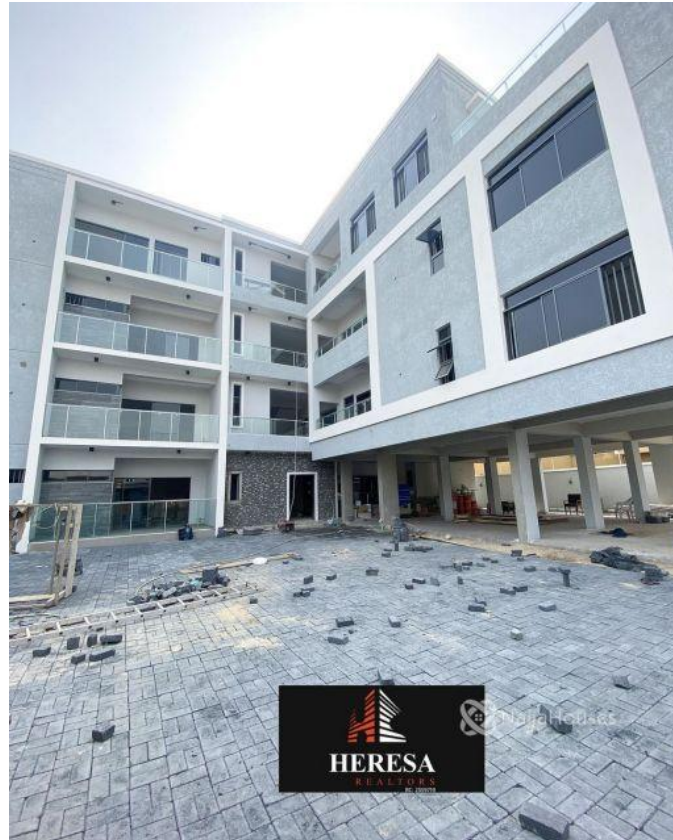

lekki phase1, lagos, Lekki Phase 1, Lekki, Lagos

lekki phase1, lagos, Lekki Phase 1, Lekki, Lagos

NGN 85,000,000.00

Oluchi Onuegbu
Nigeria

Mobile: 09091394938
Office:
Fax:
heresarealtors@gmail.com