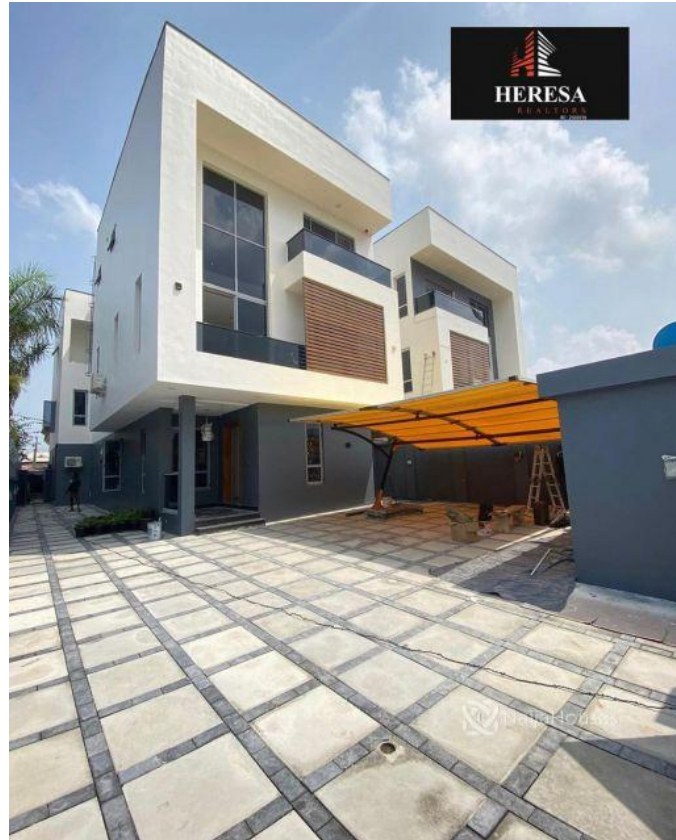

lekki phase1, lagos, Lekki Phase 1, Lekki, Lagos

lekki phase1, lagos, Lekki Phase 1, Lekki, Lagos

NGN 300,000,000.00

Oluchi Onuegbu

Nigeria

Mobile: 09091394938

Office:

Fax:

heresarealtors@gmail.com