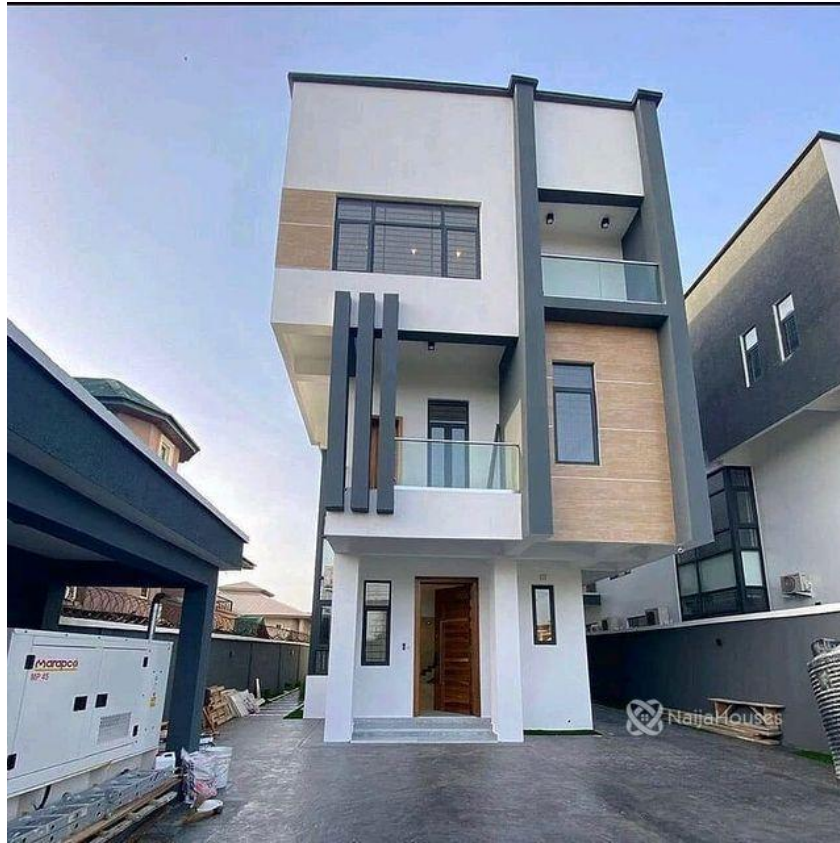

Lekki Phase One, Lekki Phase 1, Lekki, Lagos

Lekki Phase One, Lekki Phase 1, Lekki, Lagos

NGN 330,000,000.00

Hodisol Homes
Nigeria

Mobile: 0706 886 1004
Office:
Fax:
Support@hodisolhome.com

Property Details

Category **For Sale**

Status **Active**

Price/Sq Ft ₦

On
naijahouses.com
1243 days

Type
Terraces

Built

Luxury showpiece! exceptional! elegant! All are true about this 5-Bed #Detached Residence located steps from famous Fola Osibo, #Lekki Phase One, Lagos Selling for #NGN330Million 2 storey Brand new 5 bed #Detached Family Home Private 5-car capacity compound Movie theatre Swimming pool Breathtaking gourmet kitchen 2 living rooms 6 toilets, 5 baths En suite BQ Standby- Generator