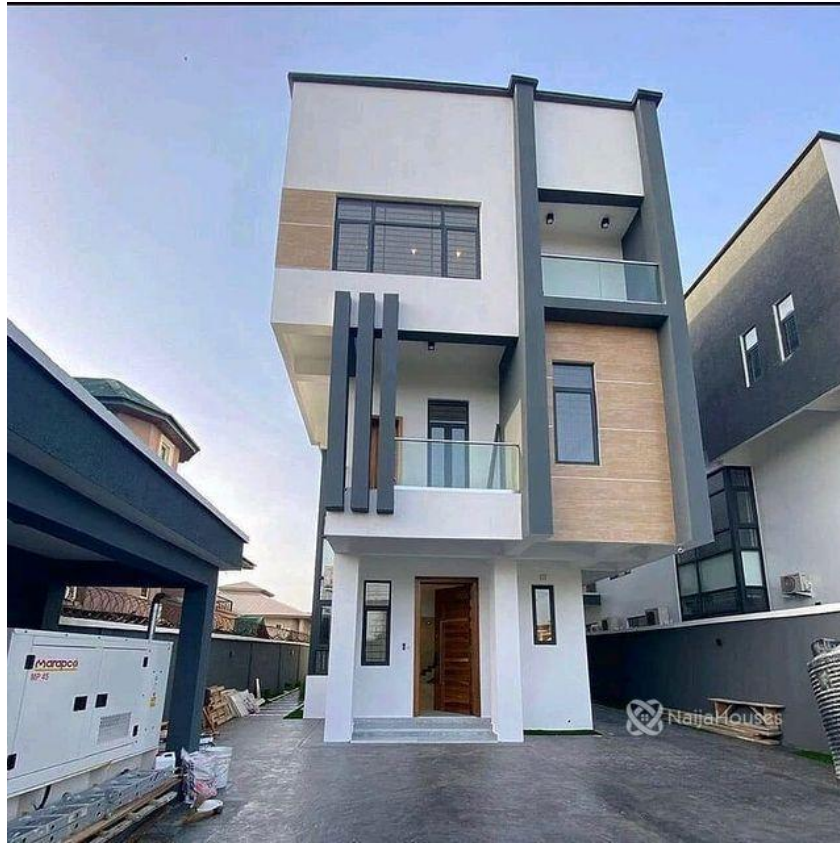

Lekki Phase One, Lekki Phase 1, Lekki, Lagos

Lekki Phase One, Lekki Phase 1, Lekki, Lagos

NGN 330,000,000.00

Hodisol Homes
Nigeria

Mobile: 0706 886 1004
Office:
Fax:
Support@hodisolhome.com

Property Details

Category **For Sale**

Status **Active**

Price/Sq Ft ₦

On
naijahouses.com
1194 days

Type
Terraces

Built

Luxury showpiece! exceptional! elegant! All are true about this 5-Bed #Detached Residence located steps from famous Fola Osibo, #Lekki Phase One, Lagos Selling for #NGN330Million 2 storey Brand new 5 bed #Detached Family Home Private 5-car capacity compound Movie theatre Swimming pool Breathtaking gourmet kitchen 2 living rooms 6 toilets, 5 baths En suite BQ Standby- Generator

Property Summary

Features

No Records Found

Property ID:	P0231042544
Category:	For Sale
Market Status:	Active
Listed Price:	330000000
Year Built:	
Property Size:	Sq m
Building Size:	Sq m
Lot Size:	Sq m
Price per Sq. Meter:	
Bedroom:	5
Bathroom:	
Toilets:	
Parking:	
Service Fee:	
Other Fee:	
Tax Per Annum:	
Insurance Per Annum:	
HOA Per Annum:	