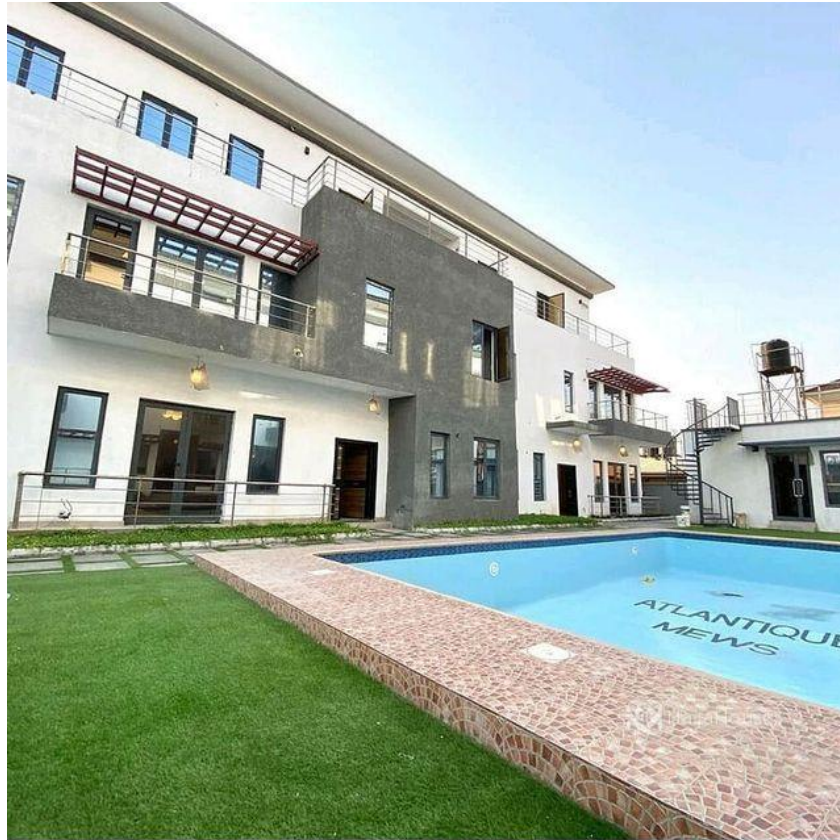

Lekki Phase One, Lekki, Lekki, Lagos

Lekki Phase One, Lekki, Lekki, Lagos

NGN 115,000,000.00

Hodisol Homes
Nigeria

Mobile: 0706 886 1004
Office:
Fax:
Support@hodisolhome.com

Property Details

Category **For Sale**

Status **Active**

Price/Sq Ft ₦

On
naijahouses.com
1195 days

Type
Terraces

Built

Brand new, incredible 4-bed full-service #Terrace Residence just a short stroll from T.F Kuboye road, #Lekki Phase One : #NGN115Million 2 storey 4 bedroom Terrace (Townhouse) 5 toilets, 4 baths En suite Bq Uninterrupted power Swimming pool Gym