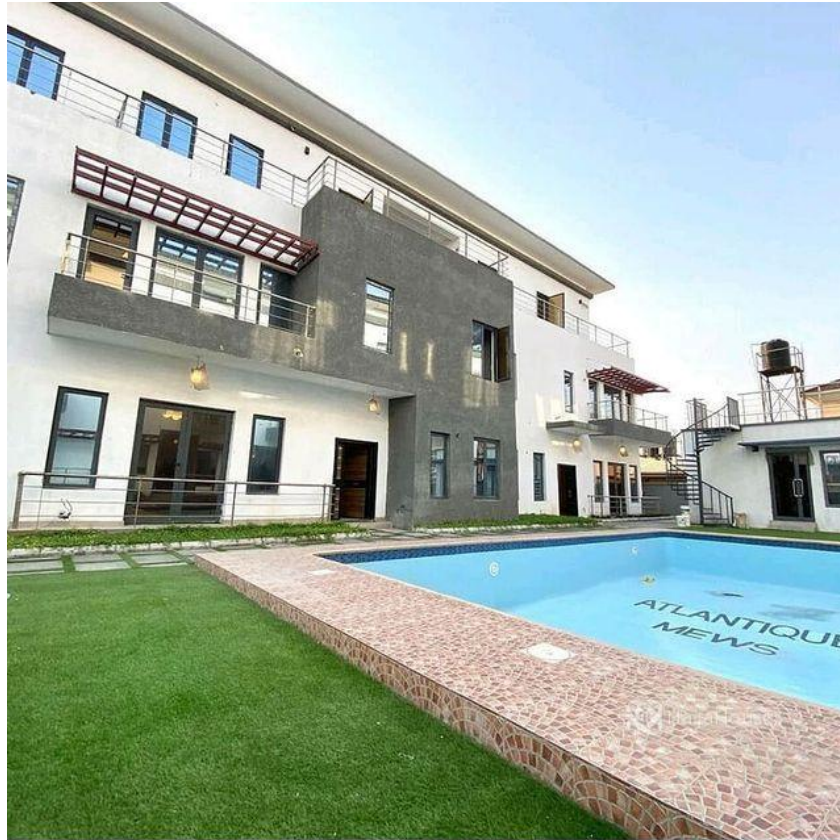

Lekki Phase One, Lekki, Lekki, Lagos

Lekki Phase One, Lekki, Lekki, Lagos

NGN 115,000,000.00

Hodisol Homes
Nigeria

Mobile: 0706 886 1004
Office:
Fax:
Support@hodisolhome.com

Property Details

Category **For Sale**

Status **Active**

Price/Sq Ft ₦

On
naijahouses.com
1245 days

Type
Terraces

Built

Brand new, incredible 4-bed full-service #Terrace Residence just a short stroll from T.F Kuboye road, #Lekki Phase One : #NGN115Million 2 storey 4 bedroom Terrace (Townhouse) 5 toilets, 4 baths En suite Bq Uninterrupted power Swimming pool Gym