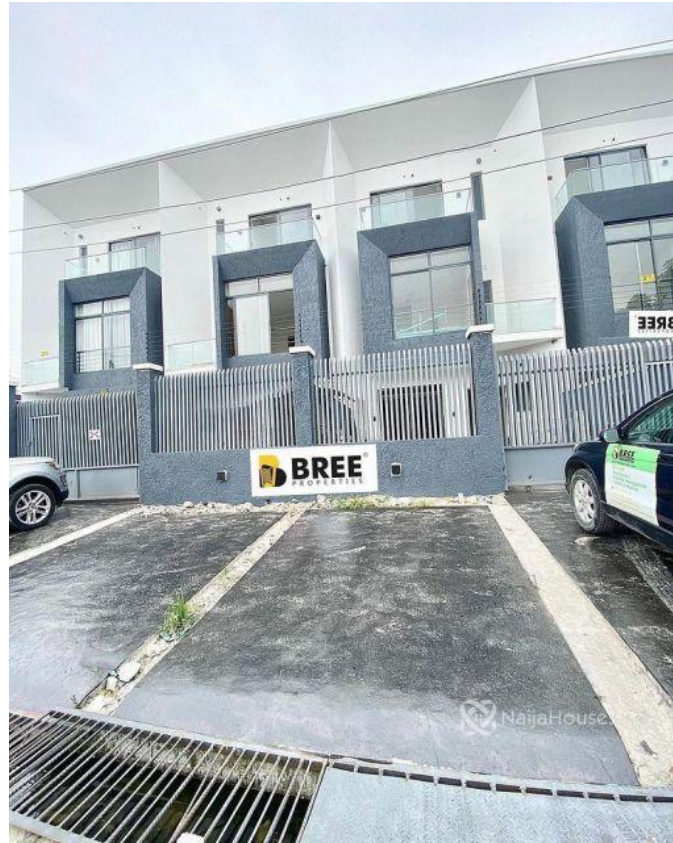

lekki phase , Lekki Phase 1, Lekki, Lagos

lekki phase , Lekki Phase 1, Lekki, Lagos

NGN 185,000,000.00

Bree Properties
Nigeria

Mobile: 08034775667
Office:
Fax:
Breepropertiesng@yahoo.com

Property Details

Category **For Sale**

Status **Active**

Price/Sq Ft ₦

On
naijahouses.com
975 days

Type **Duplex**

Built

Lekki phase one Listing For sale !!4 bedroom terrace duplex Great for commercial/residential purposes Price :185m

Property Summary

Features

No Records Found

Property ID:	P2976905129
Category:	For Sale
Market Status:	Active
Listed Price:	185000000
Year Built:	
Property Size:	Sq m
Building Size:	Sq m
Lot Size:	100Sq m
Price per Sq. Meter:	
Bedroom:	4
Bathroom:	
Toilets:	
Parking:	
Service Fee:	
Other Fee:	
Tax Per Annum:	
Insurance Per Annum:	
HOA Per Annum:	