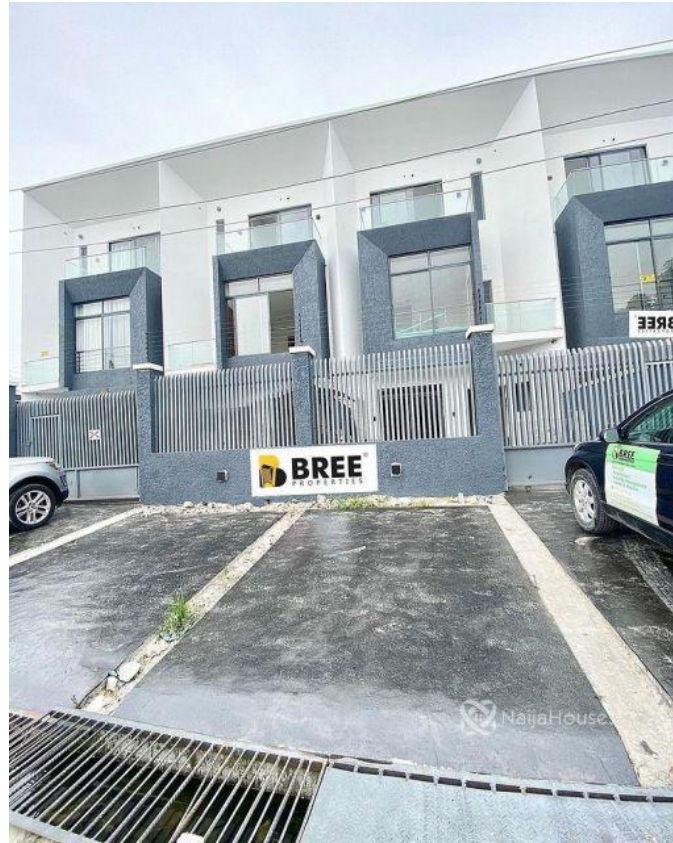

lekki phase , Lekki Phase 1, Lekki, Lagos

lekki phase , Lekki Phase 1, Lekki, Lagos

NGN 185,000,000.00

Bree Properties

Nigeria

Mobile: 08034775667

Office:

Fax:

Breepropertiesng@yahoo.com

Property Details

Category **For Sale**

Status **Active**

Price/Sq Ft ₦

On
naijahouses.com
834 days

Type **Duplex**

Built

Lekki phase one Listing For sale !!4 bedroom terrace duplex Great for commercial/residential purposes Price :185m

Property Summary

Features

No Records Found

Property ID:	P2976905129
Category:	For Sale
Market Status:	Active
Listed Price:	185000000
Year Built:	
Property Size:	Sq m
Building Size:	Sq m
Lot Size:	100Sq m
Price per Sq. Meter:	
Bedroom:	4
Bathroom:	
Toilets:	
Parking:	
Service Fee:	
Other Fee:	
Tax Per Annum:	
Insurance Per Annum:	
HOA Per Annum:	