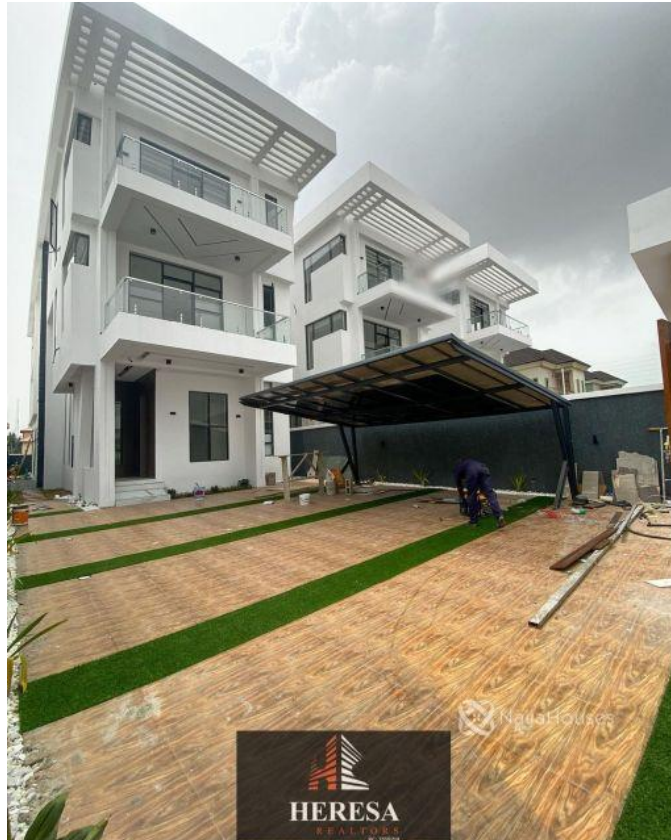

LEKKI PHASE 1, LAGOS, Lekki Phase 1, Lekki, Lagos

LEKKI PHASE 1, LAGOS, Lekki Phase 1, Lekki, Lagos

NGN 270,000,000.00

Oluchi Onuegbu
Nigeria

Mobile: 09091394938
Office:
Fax:
heresarealtors@gmail.com

Property Details

Category **For Sale**

Status **Active**

Price/Sq Ft ₦

On
naijahouses.com
1325 days

Type **Duplex**

Built

5 BEDROOM FULLY DETACHED DUPLEX WITH SWIMMING POOL AND CINEMA LOCATION: LEKKI PHASE 1, LAGOS Features: - All Rooms Ensuite - Solar panel - Spacious rooms - Spacious Walk-in closet - Luxury finishing - 1bq - 5 cars parking space - 2 floors - Big Compound - CCTV Cameras - Bathtub - Smoke Detectors - Fully Fitted Kitchen - Security Doors - Swimming Pool