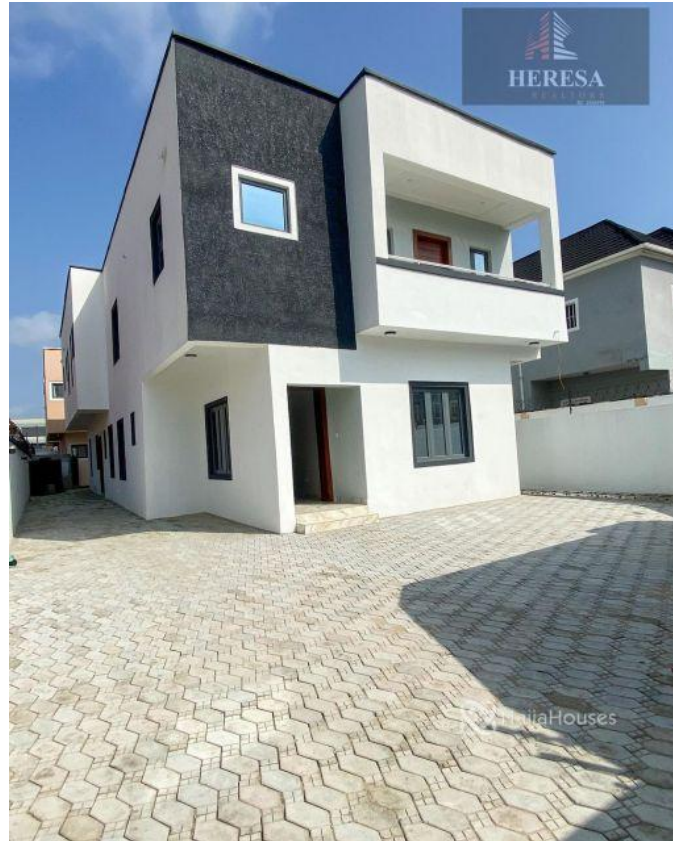

# LEKKI PHASE 1,LAGOS Features:, Lekki Phase 1, Lekki, Lagos

## LEKKI PHASE 1,LAGOS Features:, Lekki Phase 1, Lekki, Lagos

**NGN 210,000,000.00**

Oluchi Onuegbu

Nigeria

Mobile: 09091394938

Office:

Fax:

[heresarealtors@gmail.com](mailto:heresarealtors@gmail.com)

## Property Details

Category **For Sale**

Status **Active**

Price/Sq Ft ₦

On  
naijahouses.com  
**1343 days**

Type **Duplex**

Built

PRICE: N210M SPACIOUS 5 BEDROOM FULLY DETACHED DUPLEX WITH BQ FOR SALE

## Property Photos