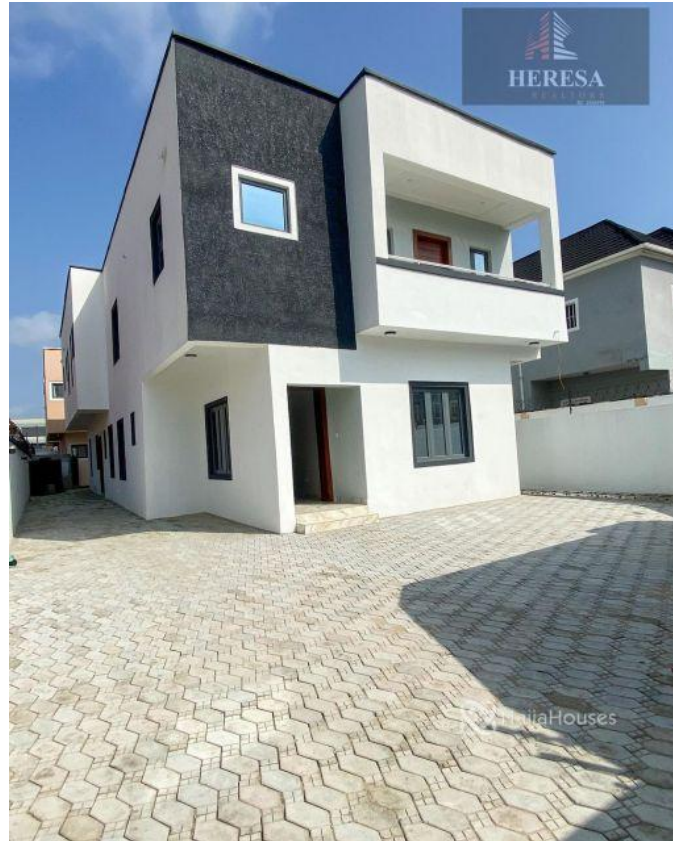

LEKKI PHASE 1,LAGOS Features:, Lekki Phase 1, Lekki, Lagos

LEKKI PHASE 1,LAGOS Features:, Lekki Phase 1, Lekki, Lagos

NGN 210,000,000.00

Oluchi Onuegbu

Nigeria

Mobile: 09091394938

Office:

Fax:

heresarealtors@gmail.com

Property Details

Category **For Sale**

Status **Active**

Price/Sq Ft ₦

On
naijahouses.com
1333 days

Type **Duplex**

Built

PRICE: N210M SPACIOUS 5 BEDROOM FULLY DETACHED DUPLEX WITH BQ FOR SALE

..... LOCATION: LEKKI PHASE 1, LAGOS Features: - All Rooms
Ensuite -2 living rooms -Inbuilt sound system - 1 Boy Quarter - Big Compound - CCTV Cameras - Fully Fitted
Kitchen -Jacuzzi -Shower -Gated Estate