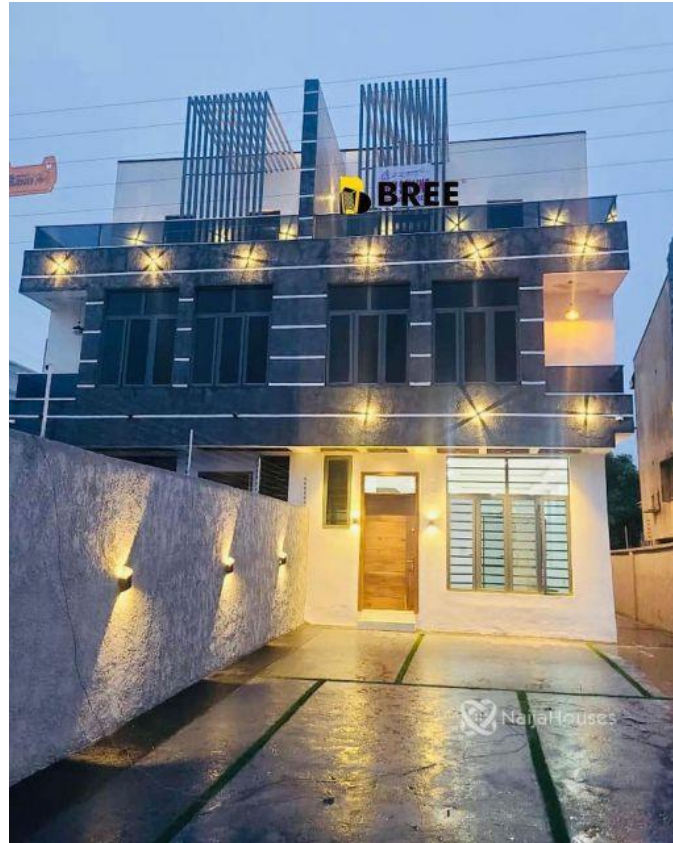

lekki phase 1, Lekki Phase 1, Lekki, Lagos

lekki phase 1, Lekki Phase 1, Lekki, Lagos

NGN 210,000,000.00

Bree Properties
Nigeria

Mobile: 08034775667
Office:
Fax:
Breepropertiesng@yahoo.com

Property Details

Category **For Sale**

Status **Active**

Price/Sq Ft ₦

On
naijahouses.com
841 days

Type **Duplex**

Built

Stunning 4 bedroom semi detached duplex with roof top open terrace in the heart of Lekki phase one Price :210m