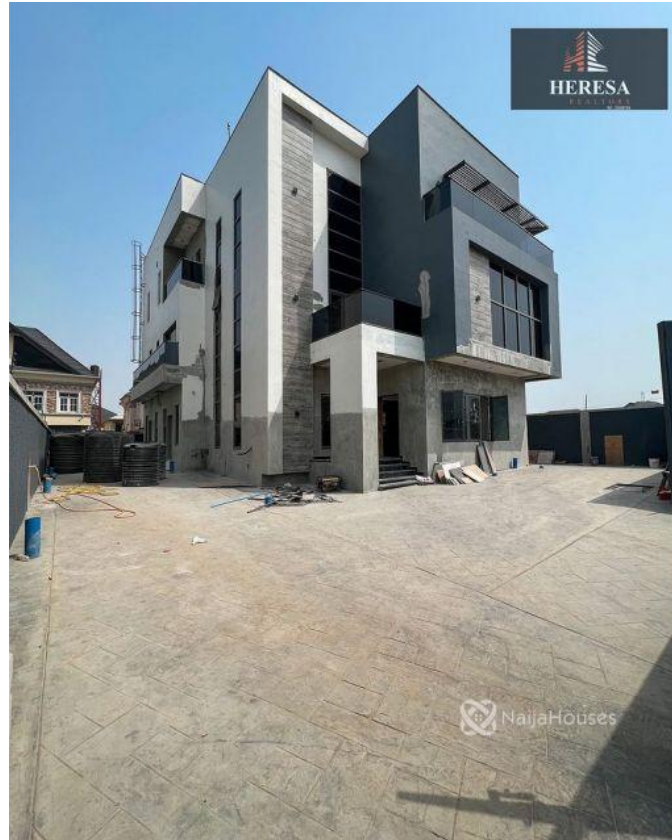

lekki phase 1, Lekki Phase 1, Lekki, Lagos

lekki phase 1, Lekki Phase 1, Lekki, Lagos

NGN 400,000,000.00

Oluchi Onuegbu

Nigeria

Mobile: 09091394938

Office:

Fax:

heresarealtors@gmail.com