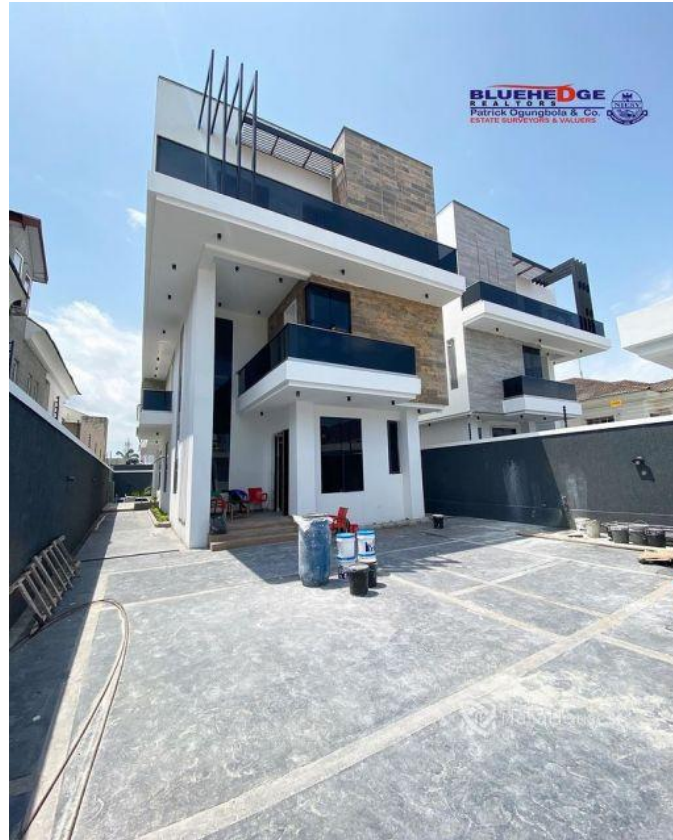

lekki, phase 1, Lekki Phase 1, Lekki, Lagos

lekki, phase 1, Lekki Phase 1, Lekki, Lagos

NGN 330,000,000.00

Blue Hedged Realtors
Nigeria

Mobile: 08177766550
Office:
Fax:
bluehedgedrealtors@gmail.com

Property Details

Category **For Sale**

Status **Active**

Price/Sq Ft ₦

On
naijahouses.com
890 days

Type **Duplex**

Built

BRAND NEW LUXURY 5 BEDROOM DETACHED DUPLEX FOR SALE!!!!!! • • Location: Lekki Phase 1, Lagos •
• • Features: - Brand New - Contemporary Architecture - All rooms ensuite - 2 Large living room - Dining - Cinema - Fully Fitted kitchen - Refrigerator - Motion Detector - Swimming Pool - POP Ceiling - Stamped concrete floor - CCTV Camera - In-house Bluetooth speakers - Water heaters - Bathtub - Shower cubicle - 1 Boy's quarter - Security House

Property Summary

Features

No Records Found

Property ID:	P1083514573
Category:	For Sale
Market Status:	Active
Listed Price:	330000000
Year Built:	
Property Size:	Sq m
Building Size:	Sq m
Lot Size:	100Sq m
Price per Sq. Meter:	
Bedroom:	5
Bathroom:	
Toilets:	
Parking:	
Service Fee:	
Other Fee:	
Tax Per Annum:	
Insurance Per Annum:	
HOA Per Annum:	