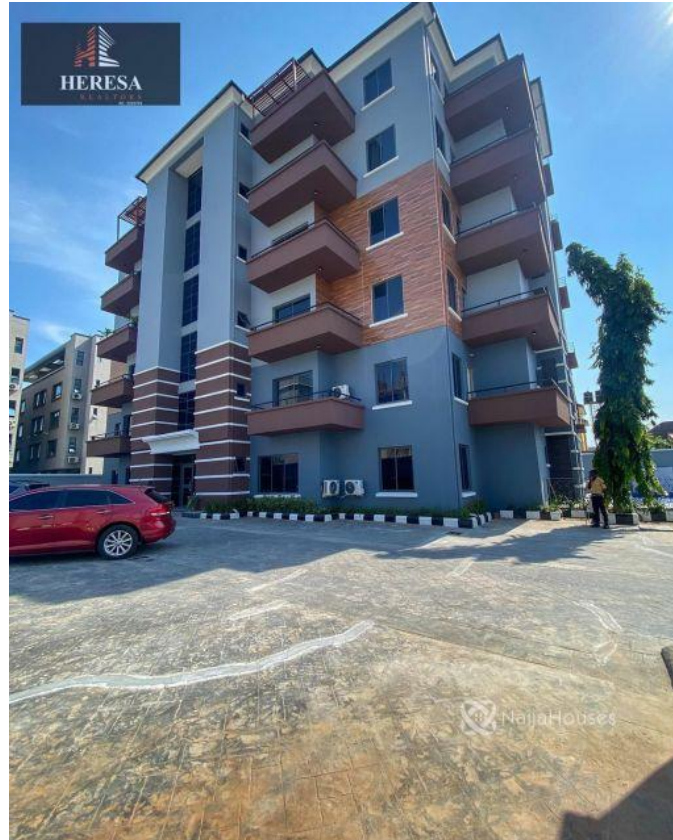

Lekki Phase 1, Lekki Phase 1, Lekki, Lagos

Lekki Phase 1, Lekki Phase 1, Lekki, Lagos

NGN 85,000,000.00

Oluchi Onuegbu

Nigeria

Mobile: 09091394938

Office:

Fax:

fully serviced 3 bedroom apartment with bq LOCATION: Lekki Phase 1 PRICE: N85m Features: -Rooms En suite -Fully serviced -Swimming pool -Elevator -Gym -24hrs Security -Tiled floor -Wardrobes -POP ceiling - Fitted Kitchen -Shower -Balcony -Parking Space -Serene environment