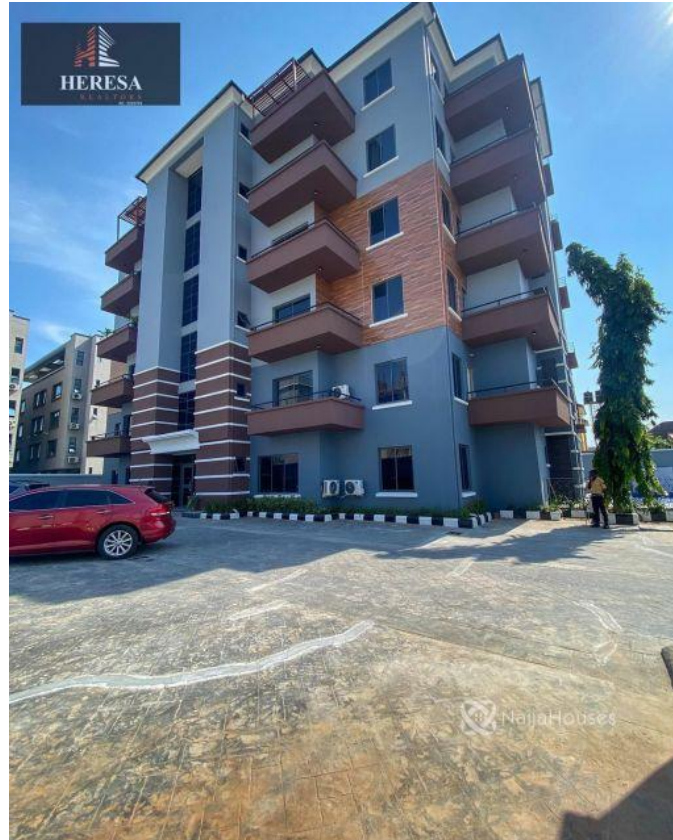

## Lekki Phase 1, Lekki Phase 1, Lekki, Lagos

## Lekki Phase 1, Lekki Phase 1, Lekki, Lagos

**NGN 95,000,000.00**

Oluchi Onuegbu

Nigeria

Mobile: 09091394938

Office:

Fax:

[heresarealtors@gmail.com](mailto:heresarealtors@gmail.com)

## Property Details

Category **For Sale**

Status **Expired**

Price/Sq Ft ₦

On  
naijahouses.com  
**1255 days**

Type **Flats / Apartments**

Built

Fully serviced 3 bedroom apartment with bq LOCATION: Lekki Phase 1 PRICE: N95m Features: -Rooms En suite -Fully serviced -Swimming pool -Elevator -Gym -24hrs Security -Tiled floor -Wardrobes -POP ceiling - Fitted Kitchen -Shower -Balcony -Parking Space -Serene environment

## Property Photos