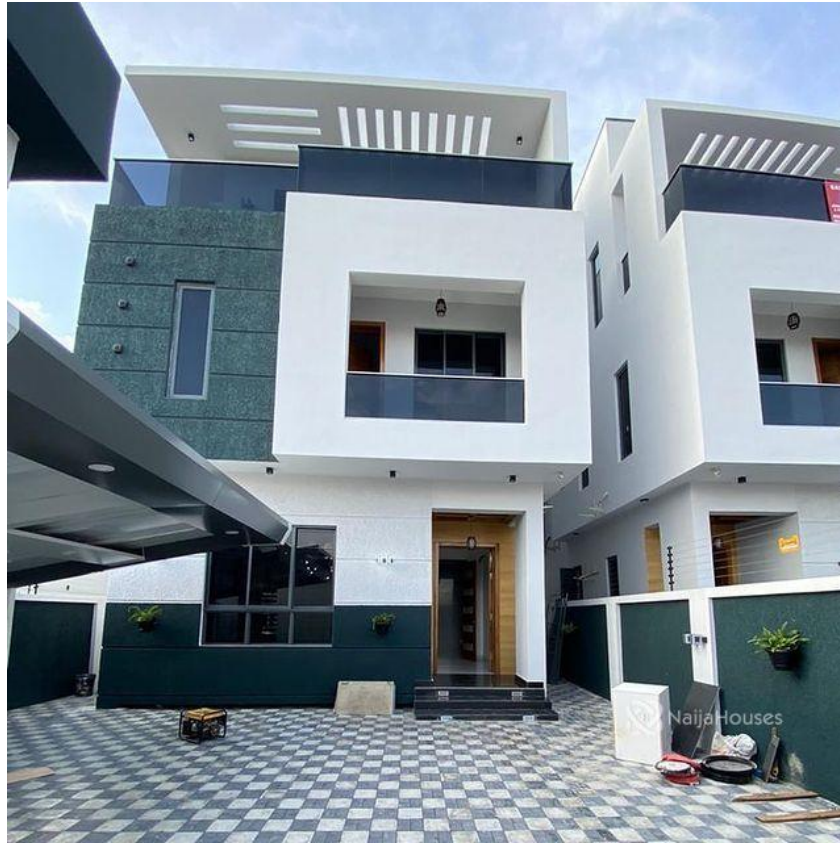

## Lekki Phase 1, Lekki., Lekki, Lekki, Lagos

## Property Details

Category **For Sale**

Status **Active**

Price/Sq Ft ₦

On  
naijahouses.com  
**1159 days**

Type **Duplex**

Built

FOR SALE This lovely 5 BEDROOM FULLY DETACHED DUPLEX WITH PRIVATE CINEMA AND 1 ROOM BQ features: spacious compound stamped concrete floor spacious living room family lounge private cinema all rooms en-suite fully fitted kitchen refrigerator walk-in closet ample parking spacious master bedroom in-built sound system water heaters water treatment 1 room BQ. ----- PRICE: N280million Asking price ----- LOCATION: Lekki Phase 1, Lekki. LAND SIZE: 400sqm TITLE: Governor's Consent

## Property Photos