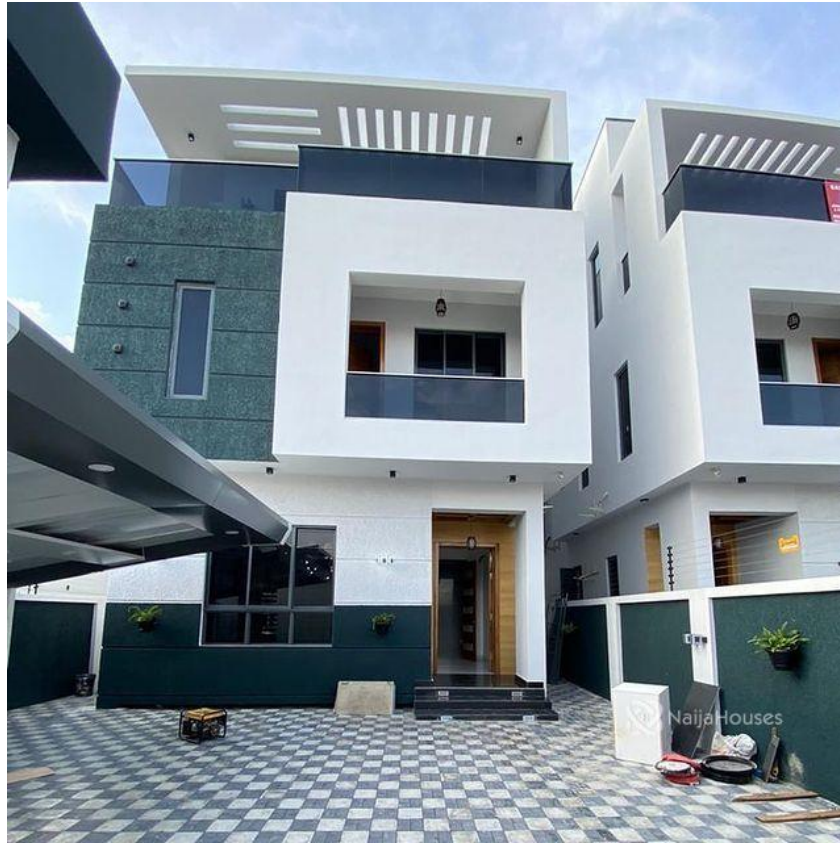

Lekki Phase 1, Lekki., Lekki, Lekki, Lagos

Lekki Phase 1, Lekki., Lekki, Lekki, Lagos

NGN 28,000,000.00

Uzi Realtors
Nigeria

Mobile: 08062520714
Office:
Fax:
uzirealtors@gmail.com