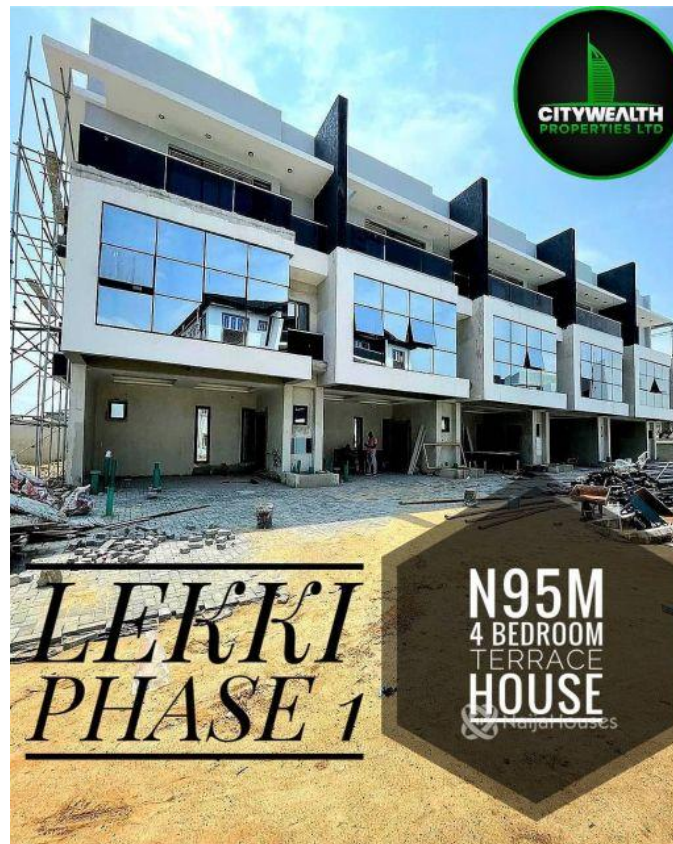

Lekki Phase 1 , Lekki Lagos, Lekki Phase 1, Lekki, Lagos

Lekki Phase 1 , Lekki Lagos, Lekki Phase 1, Lekki, Lagos

NGN 95,000,000.00

CityWealth Consult
Nigeria

Mobile: 08035226545
Office:
Fax:
citywealthconsult@gmail.com

Property Details

Category **For Sale**

Status **Active**

Price/Sq Ft ₦

On
naijahouses.com
1166 days

Type
Terraces

Built

FAMILY HOUSE IN LEKKI PHASE 1 with great Rental value: 4 Bedroom Terrace House for sale Location: Lekki Phase 1, Lekki Lagos Price: 95 Million Naira Rental value : N6m Features: 24 hours security 24 hours power supply Gated estate Swimming pool Gym Fully serviced Penthouse Treated water system Family lounge Fully fitted kitchen Pantry BQ All rooms en-suite

Property Summary

Features

No Records Found

Property ID:	P8952633278
Category:	For Sale
Market Status:	Active
Listed Price:	95000000
Year Built:	
Property Size:	Sq m
Building Size:	Sq m
Lot Size:	Sq m
Price per Sq. Meter:	
Bedroom:	4
Bathroom:	
Toilets:	
Parking:	
Service Fee:	
Other Fee:	
Tax Per Annum:	
Insurance Per Annum:	
HOA Per Annum:	