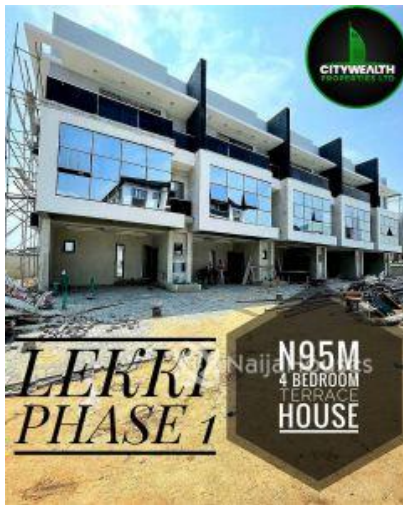

Property Summary

Features

No Records Found

Property ID:	P8952633278
Category:	For Sale
Market Status:	Active
Listed Price:	95000000
Year Built:	
Property Size:	Sq m
Building Size:	Sq m
Lot Size:	Sq m
Price per Sq. Meter:	
Bedroom:	4
Bathroom:	
Toilets:	
Parking:	
Service Fee:	
Other Fee:	
Tax Per Annum:	
Insurance Per Annum:	
HOA Per Annum: