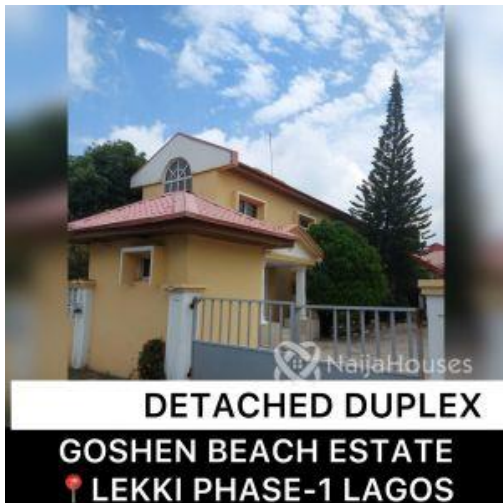

Lekki Phase 1, Lekki, Lagos

DETACHED DUPLEX
GOSHEN BEACH ESTATE
LEKKI PHASE-1 LAGOS

Lekki Phase 1, Lekki, Lagos

NGN 280,000,000.00

Alao Oluwayomi
Nigeria

Mobile: 08103691985
Office:
Fax:
formula1properties@gmail.com

Property Details

Category **For Sale**

Status **Active**

Price/Sq Ft ₦

On
naijahouses.com
423 days

Type
Bungallow

Built

Bedroom Detached Duplex with 2 rooms Guest Challet

Property Summary

Features

No Records Found

Property ID:	P1367257493
Category:	For Sale
Market Status:	Active
Listed Price:	280000000
Year Built:	
Property Size:	Sq m
Building Size:	Sq m
Lot Size:	Sq m
Price per Sq. Meter:	
Bedroom:	5
Bathroom:	
Toilets:	
Parking:	
Service Fee:	
Other Fee:	
Tax Per Annum:	
Insurance Per Annum:	
HOA Per Annum:	