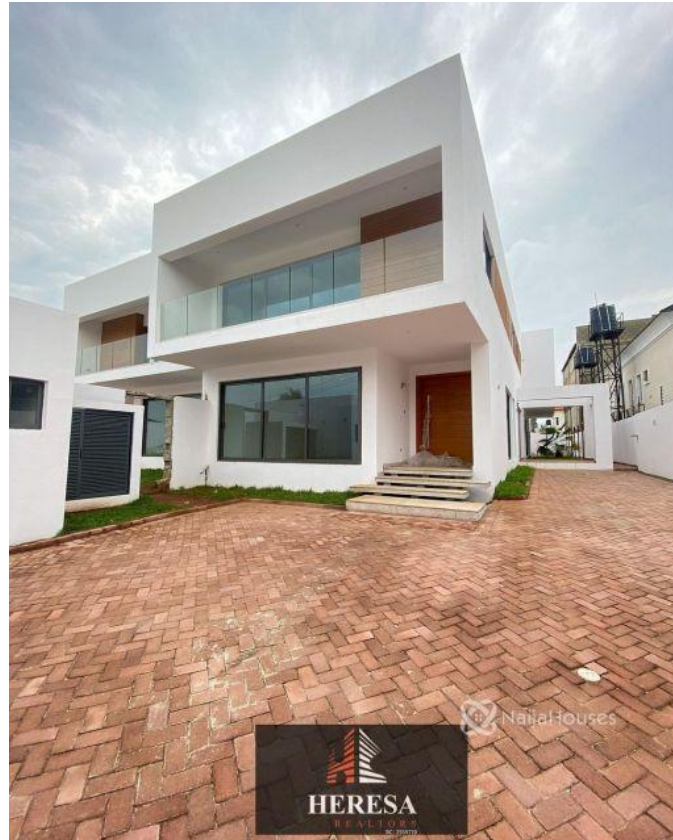

LEKKI PHASE 1, LAGOS, Lekki Phase 1, Lekki, Lagos

LEKKI PHASE 1, LAGOS, Lekki Phase 1, Lekki, Lagos

NGN 265,000,000.00

Oluchi Onuegbu

Nigeria

Mobile: 09091394938

Office:

Fax:

heresarealtors@gmail.com