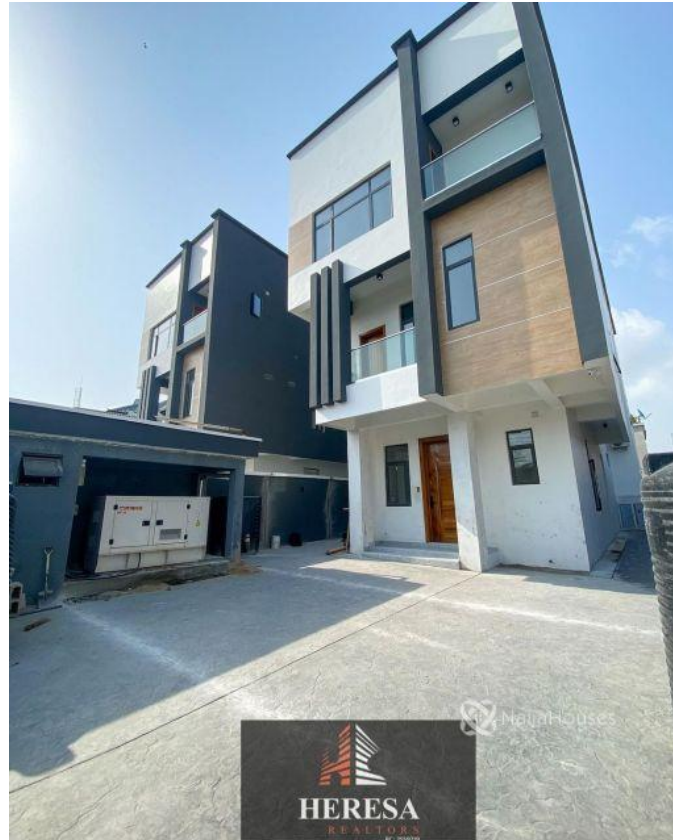

LEKKI PHASE 1 ,LAGOS, Lekki Phase 1, Lekki, Lagos

LEKKI PHASE 1 ,LAGOS, Lekki Phase 1, Lekki, Lagos

NGN 335,000,000.00

Oluchi Onuegbu

Nigeria

Mobile: 09091394938

Office:

Fax:

heresarealtors@gmail.com

Property Details

Category **For Sale**

Status **Active**

Price/Sq Ft ₦

On
naijahouses.com
1340 days

Type **Duplex**

Built

SMART 5 BEDROOM FULLY DETACHED DUPLEX WITH SWIMMING POOL AND CINEMA PRICE: N335M
..... LOCATION: LEKKI PHASE 1 ,LAGOS Features: - All Rooms
Ensuite -Spacious rooms -Spacious Walk-in closet -Jacuzzi -Luxury finishing - 2 Boy Quarters -Generator -
Sensor lights - Big Compound - CCTV Cameras - Jacuzzi - Smoke Detectors - Cinema - Fully Fitted Kitchen -
Side by side fridge -Washing machine -Acs - Security Doors - Swimming Pool - Gym

Property Summary

Features

No Records Found

Property ID:	P3203671833
Category:	For Sale
Market Status:	Active
Listed Price:	335000000
Year Built:	
Property Size:	Sq m
Building Size:	Sq m
Lot Size:	Sq m
Price per Sq. Meter:	
Bedroom:	5
Bathroom:	
Toilets:	
Parking:	
Service Fee:	
Other Fee:	
Tax Per Annum:	
Insurance Per Annum:	
HOA Per Annum:	