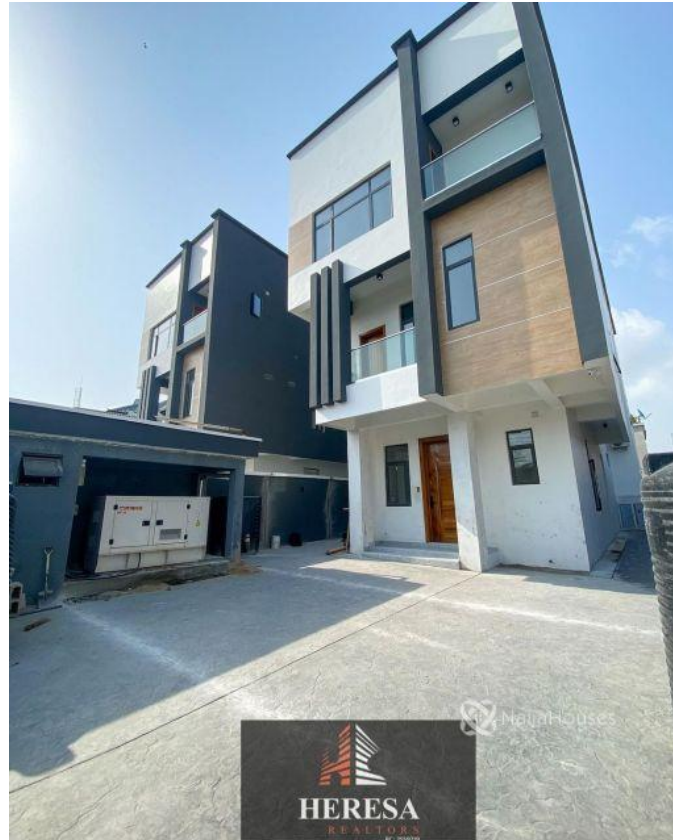

## LEKKI PHASE 1 ,LAGOS, Lekki Phase 1, Lekki, Lagos

## LEKKI PHASE 1 ,LAGOS, Lekki Phase 1, Lekki, Lagos

**NGN 335,000,000.00**

Oluchi Onuegbu

Nigeria

Mobile: 09091394938

Office:

Fax:

[heresarealtors@gmail.com](mailto:heresarealtors@gmail.com)

## Property Details

Category **For Sale**

Status **Active**

Price/Sq Ft ₦

On  
naijahouses.com  
**1330 days**

Type **Duplex**

Built

SMART 5 BEDROOM FULLY DETACHED DUPLEX WITH SWIMMING POOL AND CINEMA PRICE: N335M  
..... LOCATION: LEKKI PHASE 1 ,LAGOS Features: - All Rooms  
Ensuite -Spacious rooms -Spacious Walk-in closet -Jacuzzi -Luxury finishing - 2 Boy Quarters -Generator -  
Sensor lights - Big Compound - CCTV Cameras - Jacuzzi - Smoke Detectors - Cinema - Fully Fitted Kitchen -  
Side by side fridge -Washing machine -Acs - Security Doors - Swimming Pool - Gym

## Property Photos