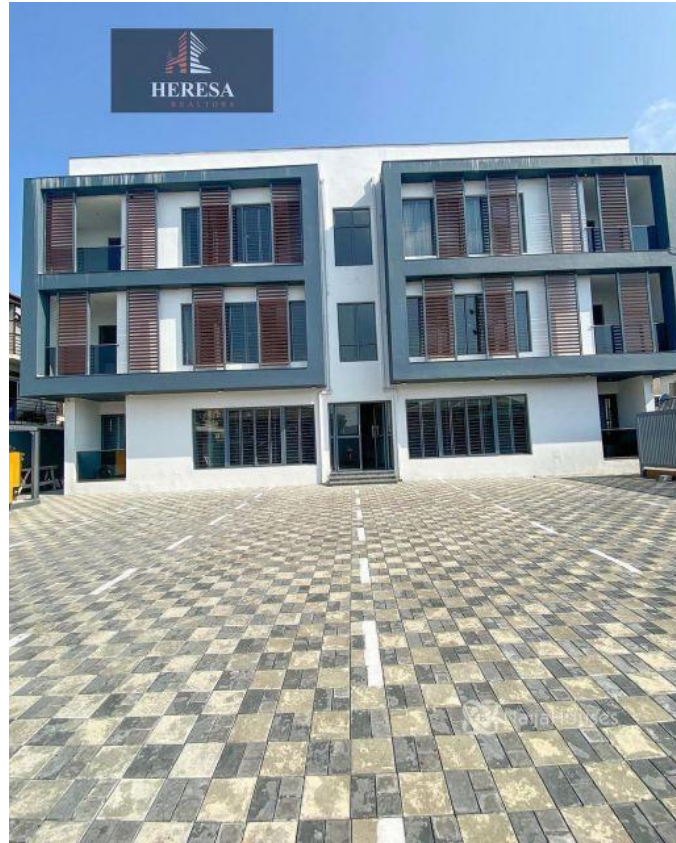

## LEKKI PHASE 1, LAGOS, Lekki, Lekki, Lagos

## Property Details

Category **For Sale**

Status **Active**

Price/Sq Ft ₦

On  
naijahouses.com  
**1309 days**

Type **Flats / Apartments**

Built

NEW PROPERTY 3 BEDROOM APARTMENT FOR SALE LOCATION:LEKKI PHASE 1 PRICE: N80M Features: - Rooms En suite -Swimming pool -Gym -24hrs light -24hrs security -Tiled floor -Wardrobes -Spacious rooms - POP ceiling -Fitted Kitchen -Shower -Parking Space -Serene environment

## Property Photos