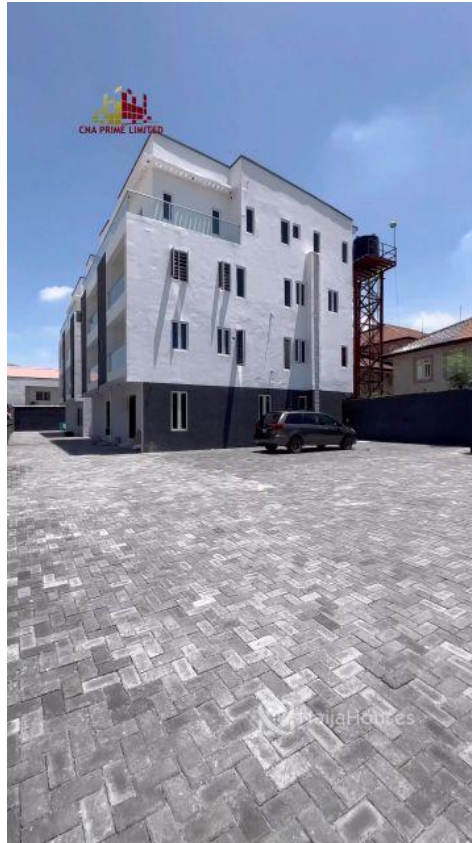

LEKKI PHASE 1, LAGOS, Lekki, Lagos

LEKKI PHASE 1, LAGOS, Lekki, Lagos

NGN 220,000,000.00

CNA PRIME
Nigeria

Mobile: 08182289415
Office:
Fax:
cnaprimeltd@gmail.com

Property Details

Category **For Sale**

Status **Active**

Price/Sq Ft ₦

On
naijahouses.com
553 days

Type **Duplex**

Built

4 BEDROOM TERRACE DUPLEX WITH A ROOM BQ LOCATION: LEKKI PHASE 1, LAGOS PRICE: 220M
FEATURE: SERVICED 2 FLOORS ELEVATOR FITTED KITCHEN SPACIOUS COMPOUND POP CEILING
SPOTLIGHTS LED LIGHTS WALK IN SHOWER CLOSET CAR PARK (2 CARS)