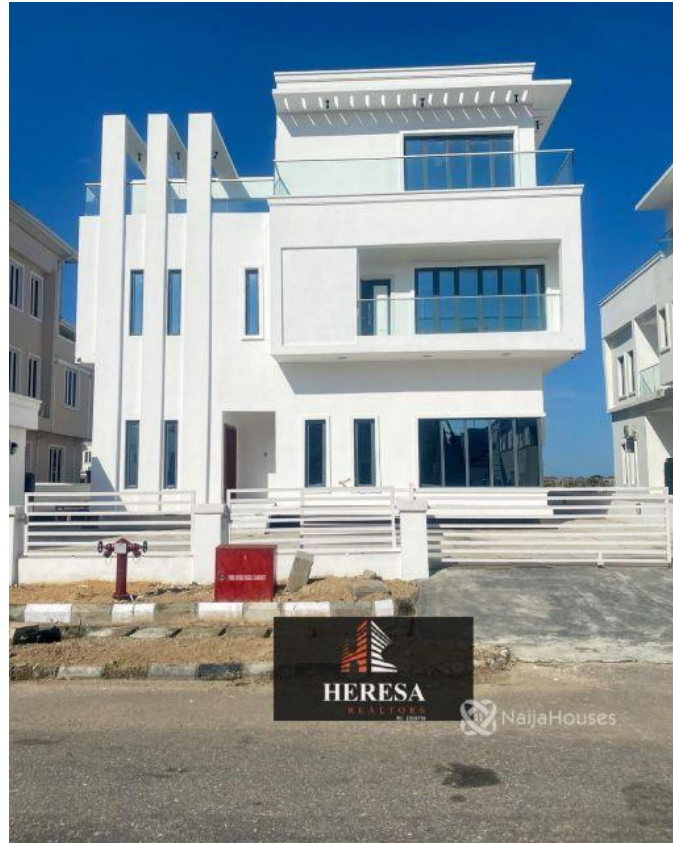

lekki, pennisulalagos, Lekki, Lekki, Lagos

lekki, pennisulalagos, Lekki, Lekki, Lagos

NGN 290,000,000.00

Oluchi Onuegbu

Nigeria

Mobile: 09091394938

Office:

Fax:

heresarealtors@gmail.com

Property Details

Category **For Sale**

Status **Active**

Price/Sq Ft ₦

On
naijahouses.com
1260 days

Type **Duplex**

Built

5 BEDROOM FULLY DETACHED DUPLEX WITH BQ AND SWIMMING POOL LOCATION: PINNOCK BEACH ESTATE Features: -Rooms En suite -Terrace -2 living rooms -2 Floors -Swimming pool -Box room -Tiled floor - Wardrobes -Spacious rooms -POP ceiling -Fitted Kitchen -Pantry -Balcony -Shower -Serene environment - Gated Estate