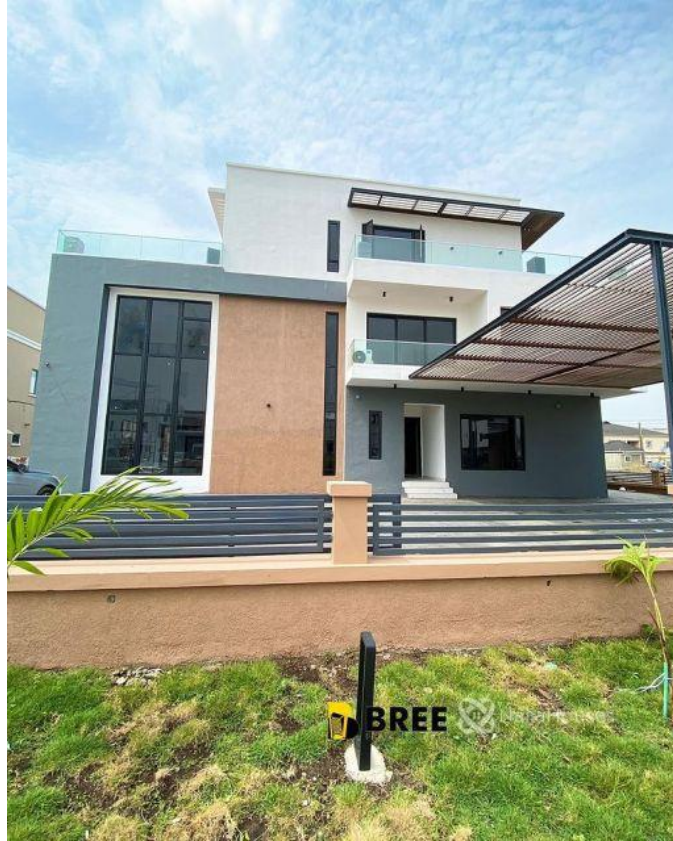

lekki osapa, Osapa, Lekki, Lagos

lekki osapa, Osapa, Lekki, Lagos

NGN 450,000,000.00

Bree Properties

Nigeria

Mobile: 08034775667

Office:

Fax:

Breepropertiesng@yahoo.com