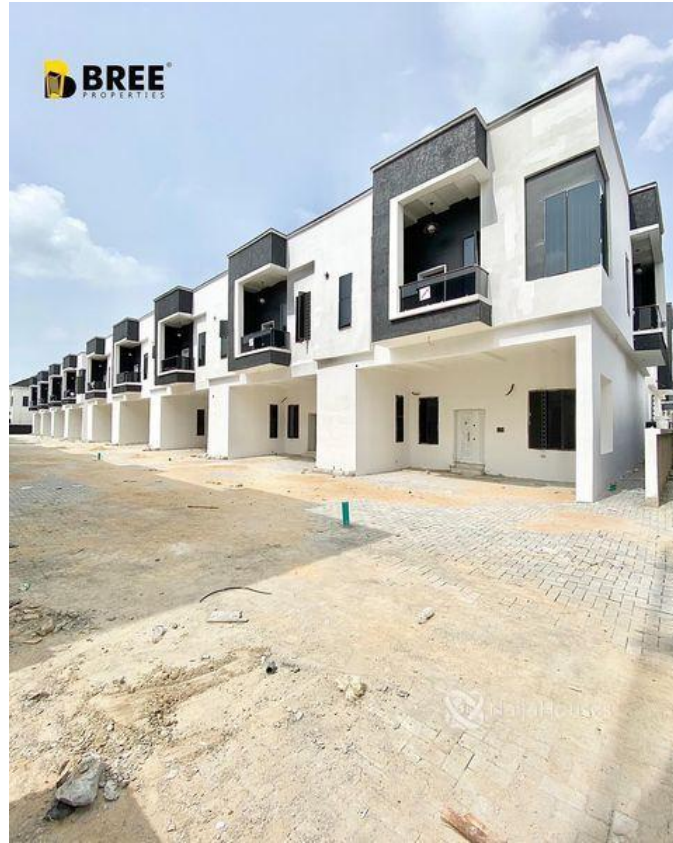

lekki orchid, Lekki, Lekki, Lagos

lekki orchid, Lekki, Lekki, Lagos

NGN 65,000,000.00

Bree Properties

Nigeria

Mobile: 08034775667

Office:

Fax:

Breepropertiesng@yahoo.com