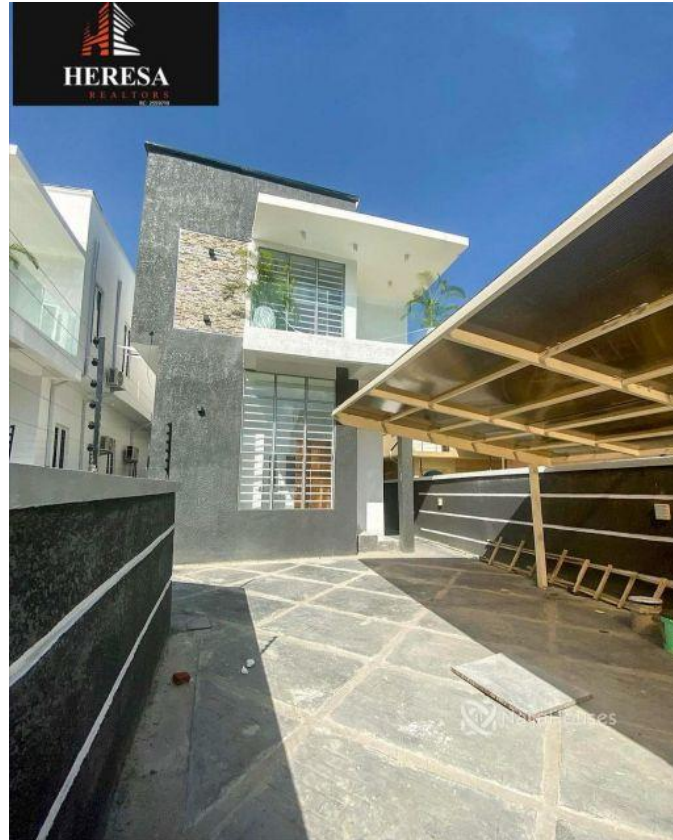

Lekki, Lagos, Lekki, Lekki, Lagos

Lekki, Lagos, Lekki, Lekki, Lagos

NGN 130,000,000.00

Oluchi Onuegbu

Nigeria

Mobile: 09091394938

Office:

Fax:

heresarealtors@gmail.com