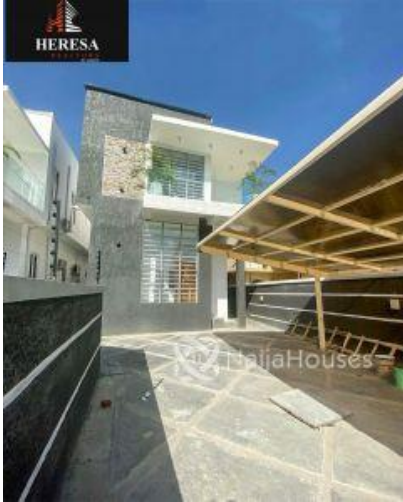

Property Summary

Features

No Records Found

Property ID:	P0941802143
Category:	For Sale
Market Status:	Active
Listed Price:	130000000
Year Built:	
Property Size:	Sq m
Building Size:	Sq m
Lot Size:	Sq m
Price per Sq. Meter:	
Bedroom:	5
Bathroom:	
Toilets:	
Parking:	
Service Fee:	
Other Fee:	
Tax Per Annum:	
Insurance Per Annum:	
HOA Per Annum: