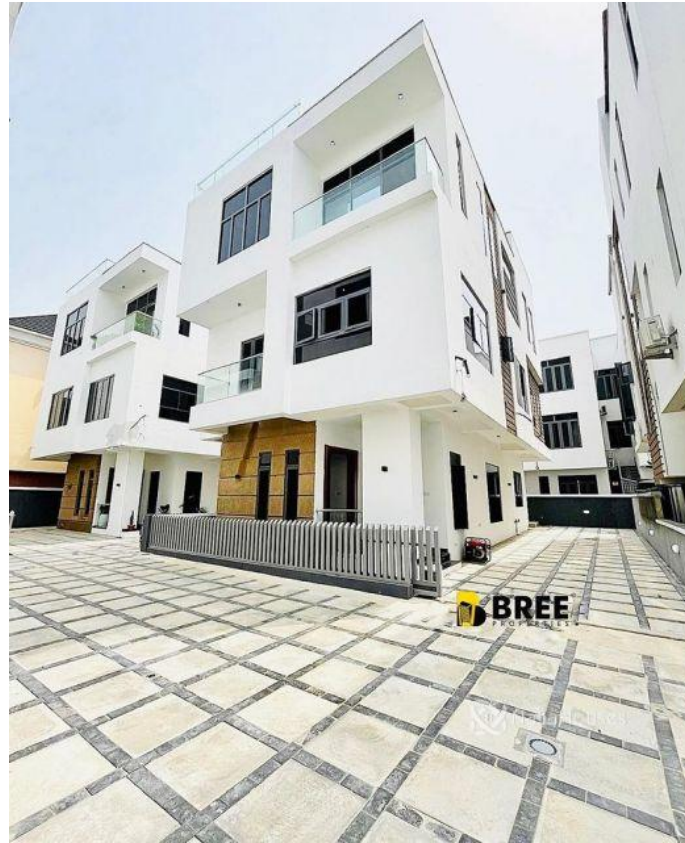

lekki, ikate, Lekki, Lekki, Lagos

**lekki, ikate, Lekki, Lekki, Lagos**

**NGN 170,000,000.00**

Bree Properties

Nigeria

Mobile: 08034775667

Office:

Fax:

## Property Details

Category **For Sale**

Status **Active**

Price/Sq Ft ₦

On  
naijahouses.com  
**950 days**

Type **Duplex**

Built

For sale!!5 bedroom detached duplex with a penthouse Location : Ikate Lekki Price :170m Features : Gated mini estate Serviced Good finishings Ante room Massive living room All rooms en-suite Sits on 2 floors Stamped concrete flooring Fitted kitchen Family lounge Ample balconies Water heaters Walk in closet Solid sanitary wares Shower cubicle Inbuilt speakers Jacuzzi CCTV cameras Pop ceilings Washing machine 24hr Security Open rooftop terrace

### Features

No Records Found

Property ID:	P1966444987
Category:	For Sale
Market Status:	Active
Listed Price:	170000000
Year Built:	
Property Size:	Sq m
Building Size:	Sq m
Lot Size:	100Sq m
Price per Sq. Meter:	
Bedroom:	5
Bathroom:	
Toilets:	
Parking:	
Service Fee:	
Other Fee:	
Tax Per Annum:	
Insurance Per Annum:	
HOA Per Annum:	

## Property Photos