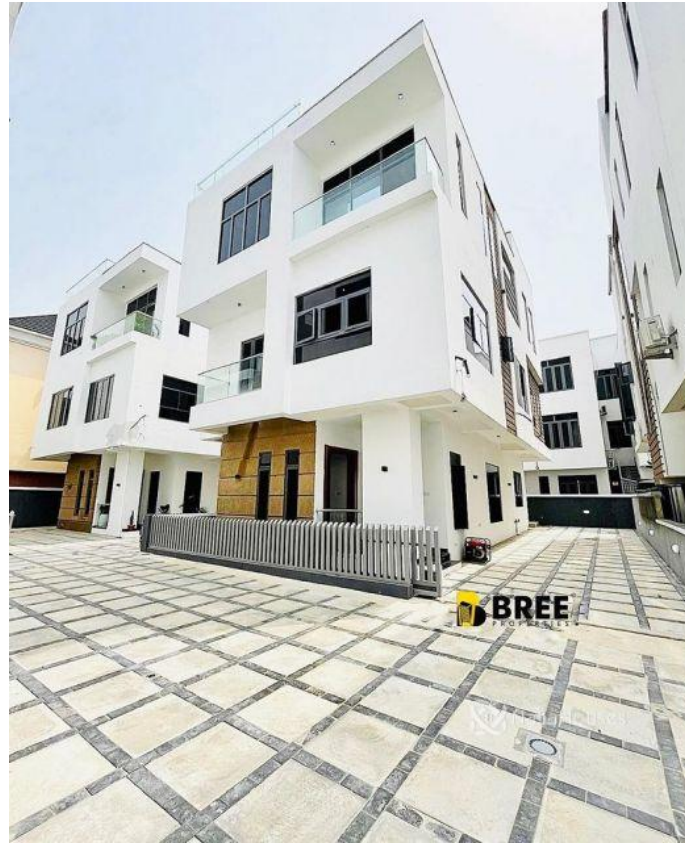

lekki, ikate, Lekki, Lekki, Lagos

lekki, ikate, Lekki, Lekki, Lagos

NGN 170,000,000.00

Bree Properties

Nigeria

Mobile: 08034775667

Office:

Fax:

Breepropertiesng@yahoo.com

Property Details

Category **For Sale**

Status **Expired**

Price/Sq Ft ₦

On
naijahouses.com
1010 days

Type **Duplex**

Built

For sale!!5 bedroom detached duplex with a penthouse Location : Ikate Lekki Price :170m Features : Gated mini estate Serviced Good finishings Ante room Massive living room All rooms en-suite Sits on 2 floors Stamped concrete flooring Fitted kitchen Family lounge Ample balconies Water heaters Walk in closet Solid sanitary wares Shower cubicle Inbuilt speakers Jacuzzi CCTV cameras Pop ceilings Washing machine 24hr Security Open rooftop terrace

Property Summary

Features

No Records Found

Property ID:	P1966444987
Category:	For Sale
Market Status:	Expired
Listed Price:	170000000
Year Built:	
Property Size:	Sq m
Building Size:	Sq m
Lot Size:	100Sq m
Price per Sq. Meter:	
Bedroom:	5
Bathroom:	
Toilets:	
Parking:	
Service Fee:	
Other Fee:	
Tax Per Annum:	
Insurance Per Annum:	
HOA Per Annum:	