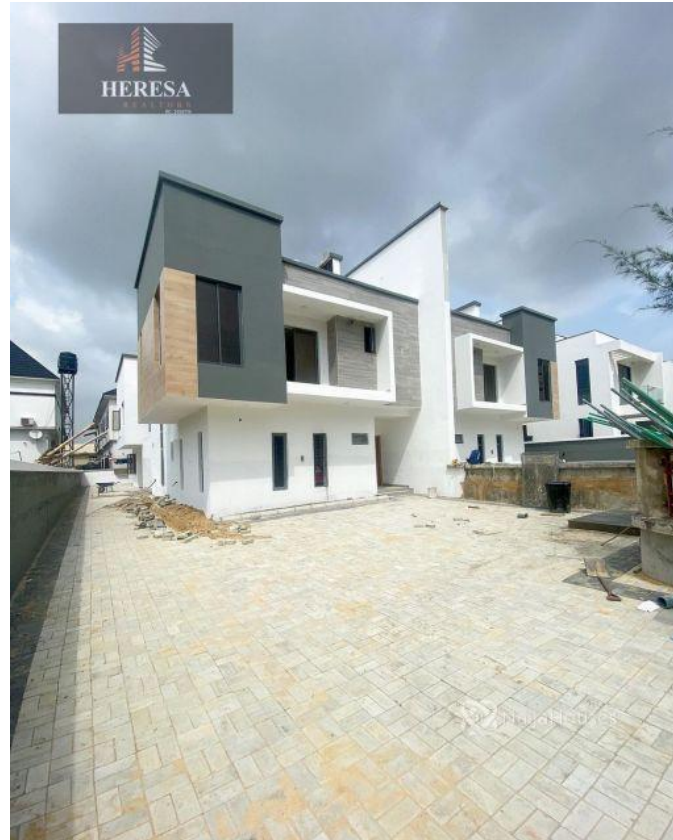

## LEKKI COUNTY,LAGOS, Lekki, Lekki, Lagos

## Property Details

Category **For Sale**

Status **Active**

Price/Sq Ft ₦

On  
naijahouses.com  
**1337 days**

Type **Duplex**

Built

4 BEDROOM SEMI DETACHED DUPLEX FOR SALE .....

LOCATION: LEKKI COUNTY,LAGOS Features: - All Ensuite - CCTV Cameras -2 living rooms -2 floors -Rooftop -1 BQ - Jacuzzi -Shower -Balcony -Car port - In-house sound systems - Fitted Kitchen - Spacious rooms - Intercom -Secured estate

## Property Photos