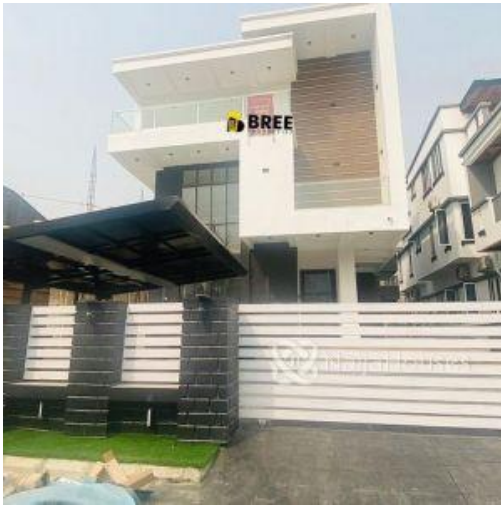

Property Summary

Features

No Records Found

Property ID:	P0700355060
Category:	For Sale
Market Status:	Active
Listed Price:	280000000
Year Built:	
Property Size:	Sq m
Building Size:	Sq m
Lot Size:	100Sq m
Price per Sq. Meter:	
Bedroom:	5
Bathroom:	
Toilets:	
Parking:	
Service Fee:	
Other Fee:	
Tax Per Annum:	
Insurance Per Annum:	
HOA Per Annum: