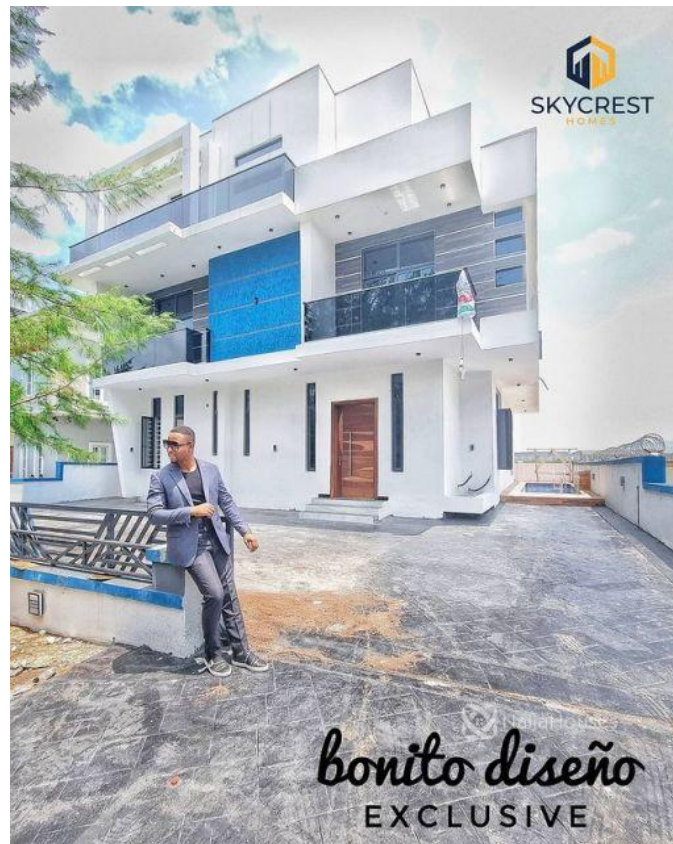

Lekki county, Lekki, Lekki, Lagos

Lekki county, Lekki, Lekki, Lagos

NGN 190,000,000.00

SkyCrest Homes

Nigeria

Mobile: 07032517020

Office:

Fax:

investhub.ng@gmail.com

Property Details

Category **For Sale**

Status **Active**

Price/Sq Ft ₦

On
naijahouses.com
1200 days

Type **Duplex**

Built

PENG Architecture balanced with exquisite the craftsmanship that is a step above the rest, prominently poised with relaxing views in the very desirable premium estate. It's a Contemporary 5 BEDROOM DUPLEX FOR SALE LOCATION: Lekky county Estate,Ikota,Lekki PRICE:N190M FEATURES Brand new -State of the Art -Pop Led lights Fully Fitted kitchen. -All rooms ensuite Spacious compound - Cinema -Gym Swimming Pool -1BQ CCTV Cameras Study room -In-built sound system. -Clean Water -Strong Wooden Doors -Gated Estate with Good Road -24 hours security