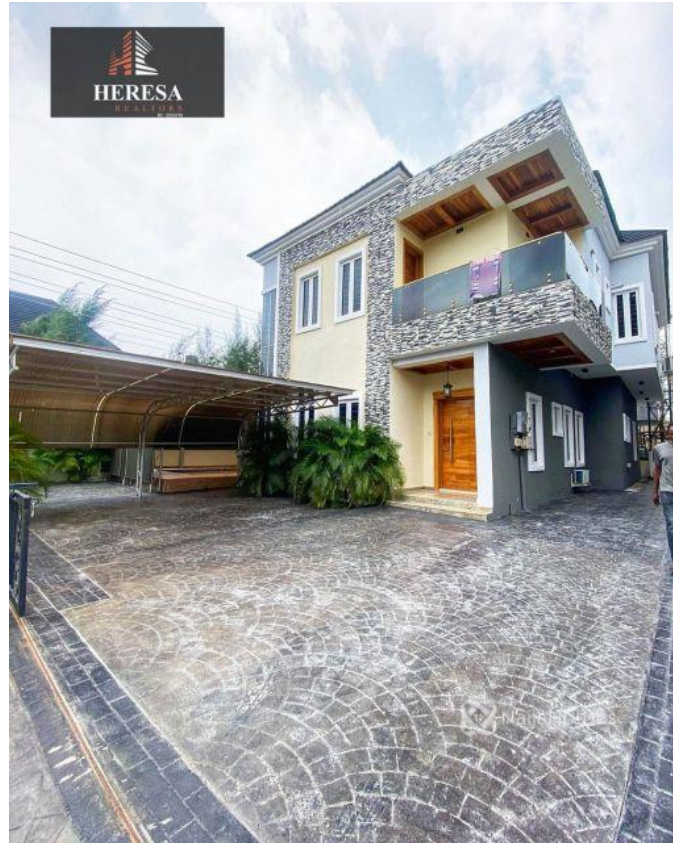

## Lekki County, Lekki, Lekki, Lagos

## Property Details

Category **For Sale**

Status **Active**

Price/Sq Ft ₦

On  
naijahouses.com  
**1177 days**

Type **Duplex**

Built

NEW!! SPACIOUS 5 Bedroom Fully Detached duplex With swimming pool and BQ FOR SALE LOCATION: Lekki County , Lagos PRICE: N160M Features: -Rooms En suite -Swimming pool -Tiled floor -Water treatment -jacuzzi -1 bq -Musical speaker -Wardrobes -Spacious rooms -POP ceiling -Fitted Kitchen -Shower -Balcony - Parking Space -Serene environment

## Property Photos