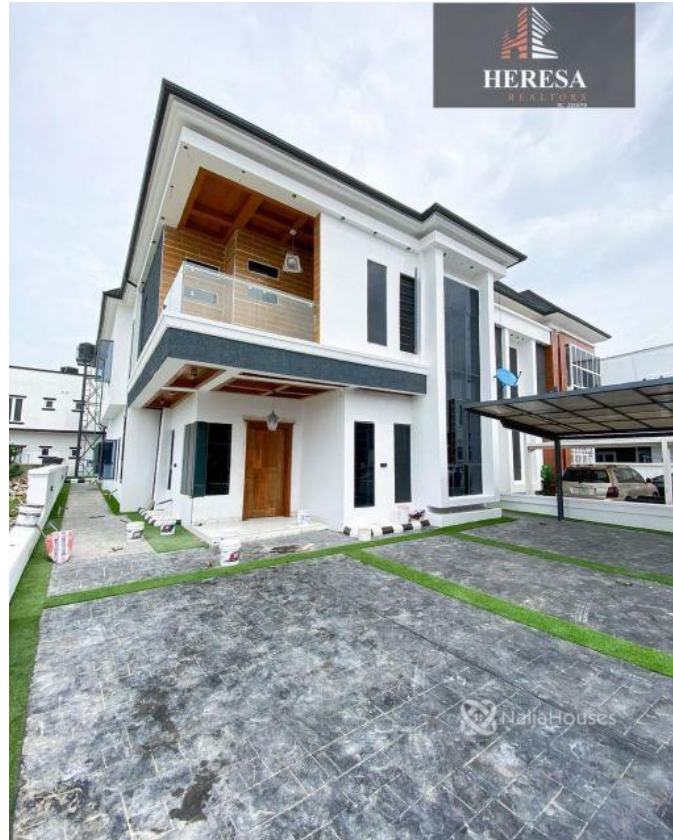

Lekki County, Lekki, Lekki, Lagos

Lekki County, Lekki, Lekki, Lagos

NGN 150,000,000.00

Oluchi Onuegbu

Nigeria

Mobile: 09091394938

Office:

Fax:

heresarealtors@gmail.com