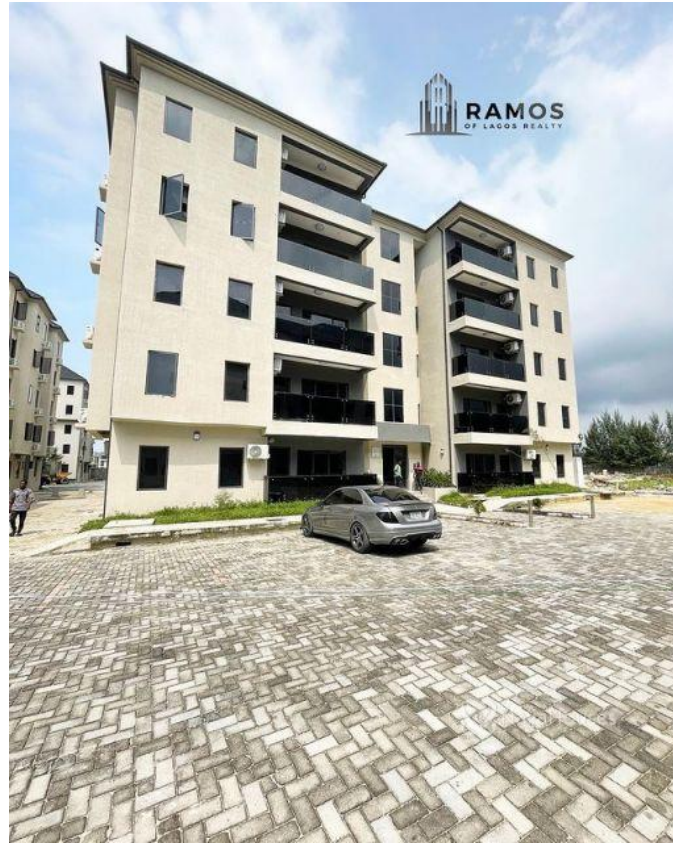

Lekki county, Lekki, Lagos

Lekki county, Lekki, Lagos

NGN 43,000,000.00

Ramos Of Lagos Realty
Nigeria

Mobile: 08133355522
Office:
Fax:
info@ramosofrealty.com