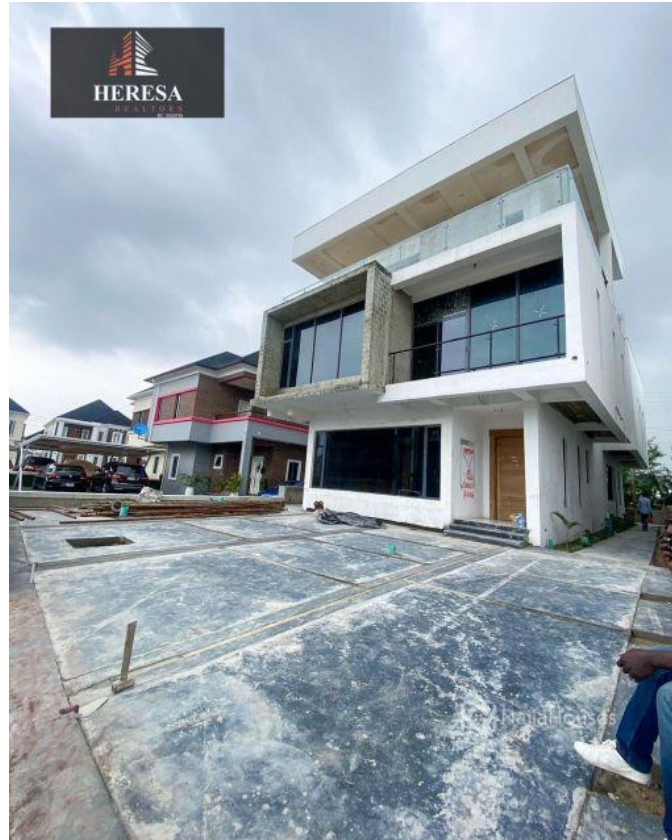

Lekki County , Lagos, Lekki, Lekki, Lagos

Lekki County , Lagos, Lekki, Lekki, Lagos

NGN 200,000,000.00

Oluchi Onuegbu

Nigeria

Mobile: 09091394938

Office:

Fax:

heresarealtors@gmail.com