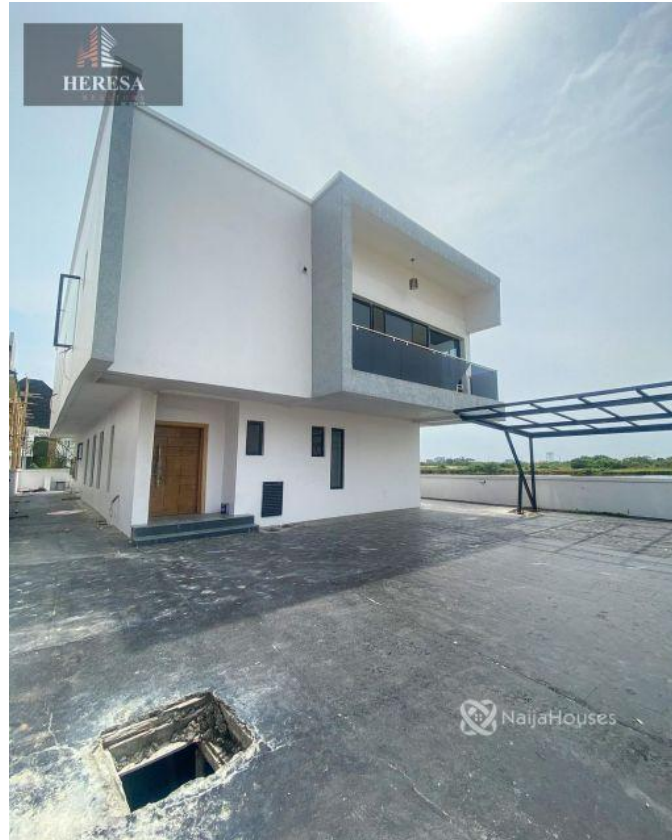

LEKKI COUNTY ,LAGOS, Lekki, Lekki, Lagos

LEKKI COUNTY ,LAGOS, Lekki, Lekki, Lagos

NGN 100,000,000.00

Oluchi Onuegbu

Nigeria

Mobile: 09091394938

Office:

Fax:

heresarealtors@gmail.com