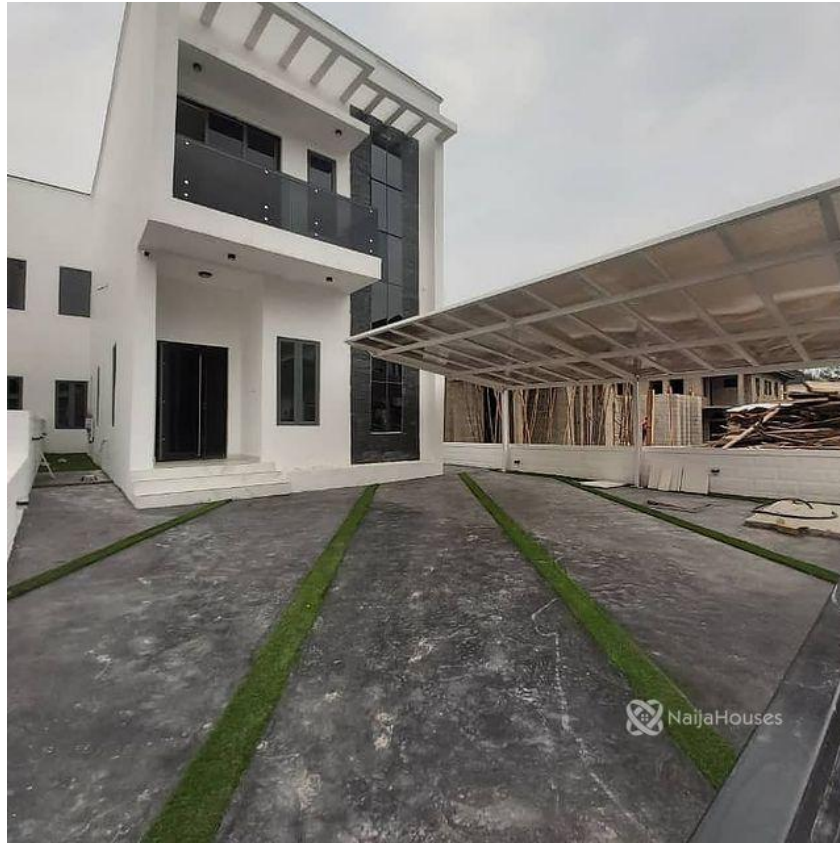

Lekki county Ikota Lekki, Lekki, Lekki, Lagos

Lekki county Ikota Lekki, Lekki, Lekki, Lagos

NGN 160,000,000.00

Hodisol Homes
Nigeria

Mobile: 0706 886 1004
Office:
Fax:
Support@hodisolhome.com