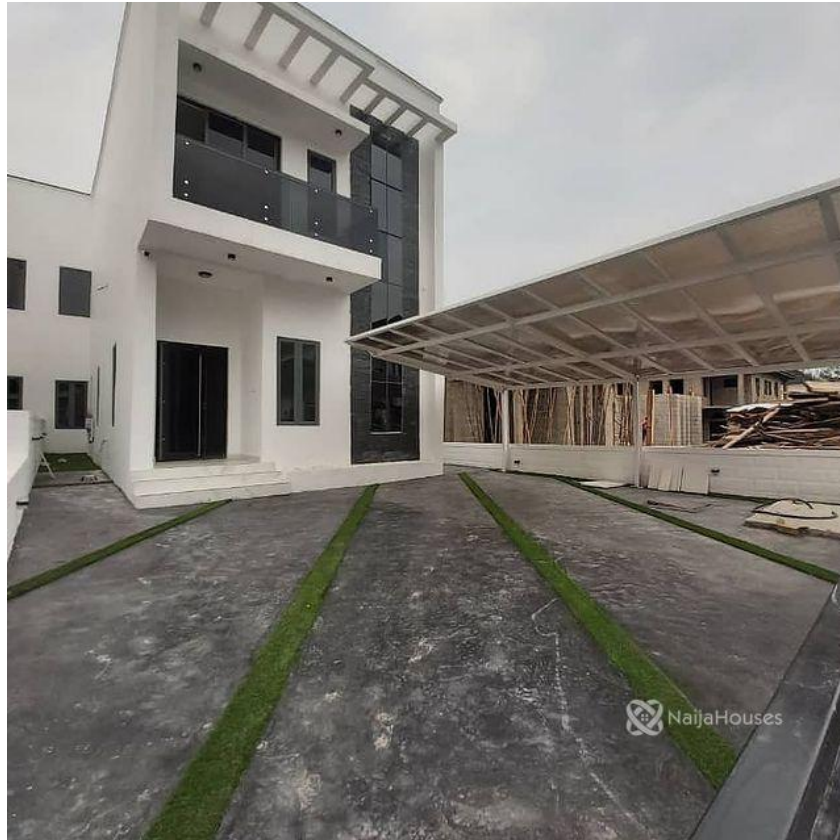

Lekki county Ikota Lekki, Lekki, Lekki, Lagos

Lekki county Ikota Lekki, Lekki, Lekki, Lagos

NGN 160,000,000.00

Hodisol Homes
Nigeria

Mobile: 0706 886 1004
Office:
Fax:
Support@hodisolhome.com