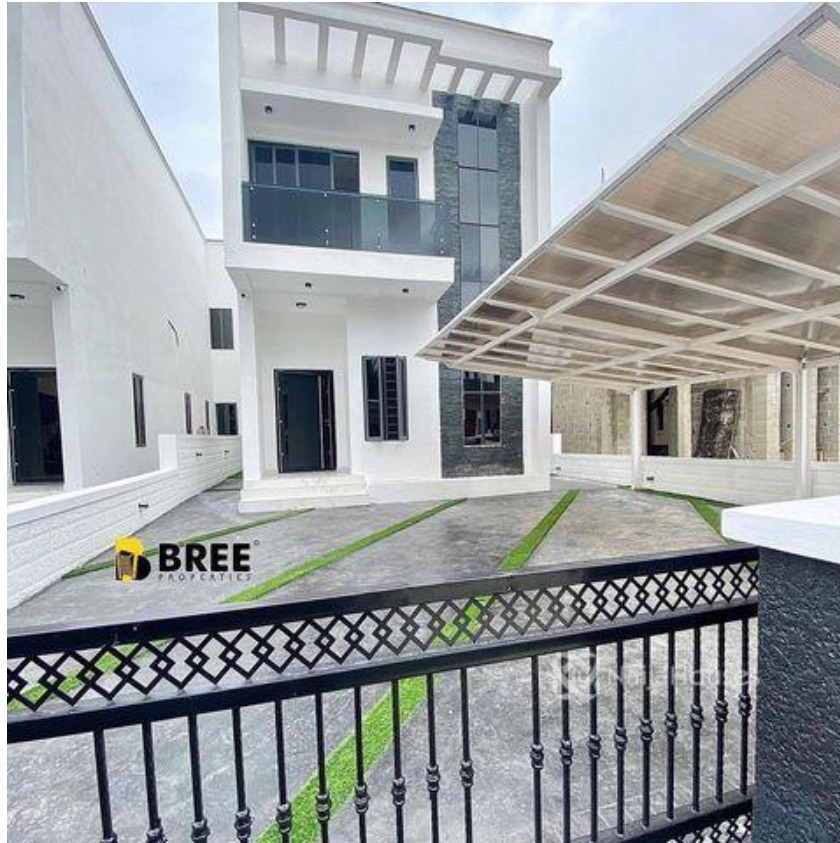

## lekki county homes lekki, Lekki, Lekki, Lagos

## Property Details

Category **For Sale**

Status **Active**

Price/Sq Ft ₦

On  
naijahouses.com  
**987 days**

Type **Duplex**

Built

For sale!! Stunning 5 bedroom semi detached duplex Location : Lekky county homes Lekki Price :150m  
Features : Swimming pool Good finishings Massive living room All rooms en-suite 3/4 Car park space Water treatment Fitted kitchen Family lounge Ample balconies Water heaters Walk in closet Solid sanitary wares Shower cubicle Jacuzzi CCTV cameras Pop ceilings 24hr Security Stamped concrete flooring Car port A room bq Refrigerator Washing machine Greenery

## Property Photos