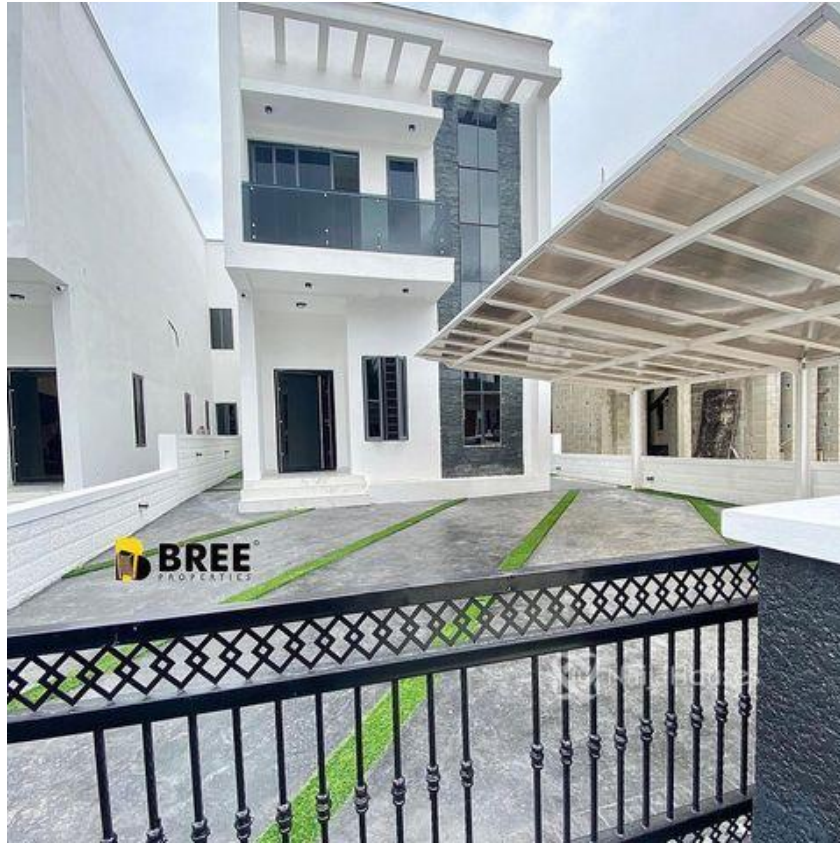

## lekki county homes lekki, Lekki, Lekki, Lagos

## Property Details

Category **For Sale**

Status **Active**

Price/Sq Ft ₦

On  
naijahouses.com  
**994 days**

Type **Duplex**

Built

For sale!! Stunning 5 bedroom semi detached duplex Location : Lekky county homes Lekki Price :150m  
Features : Swimming pool Good finishings Massive living room All rooms en-suite 3/4 Car park space Water treatment Fitted kitchen Family lounge Ample balconies Water heaters Walk in closet Solid sanitary wares Shower cubicle Jacuzzi CCTV cameras Pop ceilings 24hr Security Stamped concrete flooring Car port A room bq Refrigerator Washing machine Greenery

## Property Photos