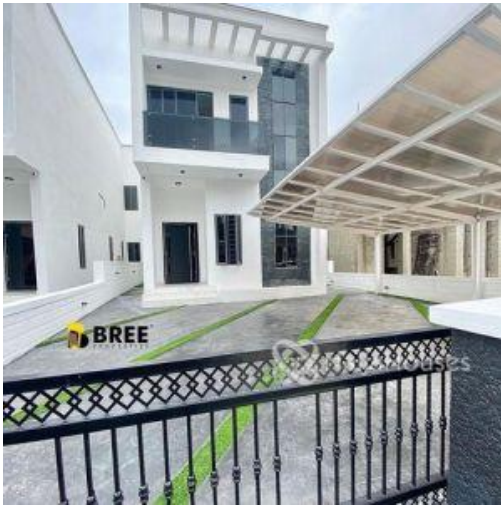

Property Summary

Features

No Records Found

Property ID:	P7146645033
Category:	For Sale
Market Status:	Active
Listed Price:	150000000
Year Built:	
Property Size:	Sq m
Building Size:	Sq m
Lot Size:	100Sq m
Price per Sq. Meter:	
Bedroom:	5
Bathroom:	
Toilets:	
Parking:	
Service Fee:	
Other Fee:	
Tax Per Annum:	
Insurance Per Annum:	
HOA Per Annum: