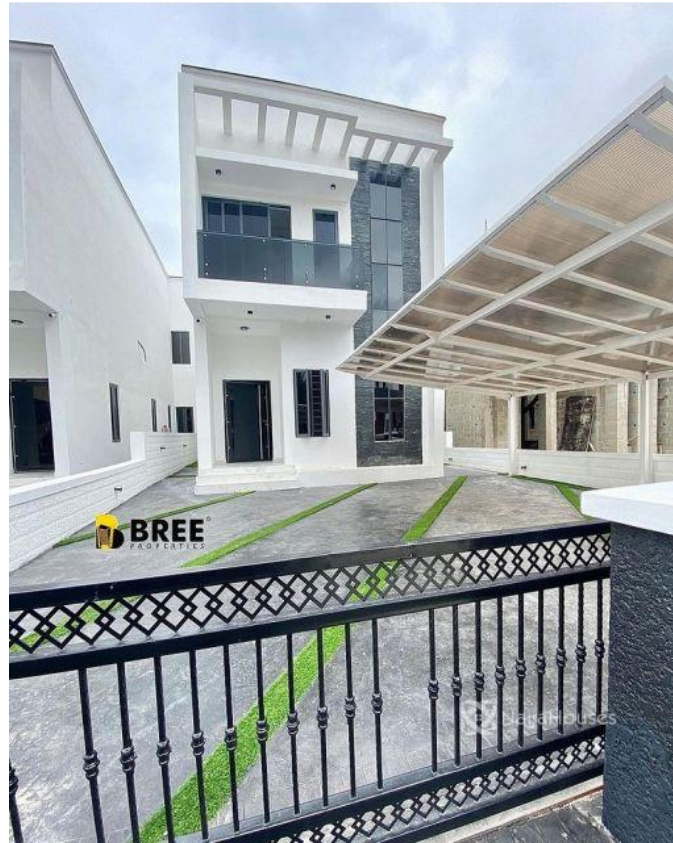

lekki county homes, Lekki, Lekki, Lagos

lekki county homes, Lekki, Lekki, Lagos

NGN 170,000,000.00

Bree Properties

Nigeria

Mobile: 08034775667

Office:

Fax:

Breepropertiesng@yahoo.com