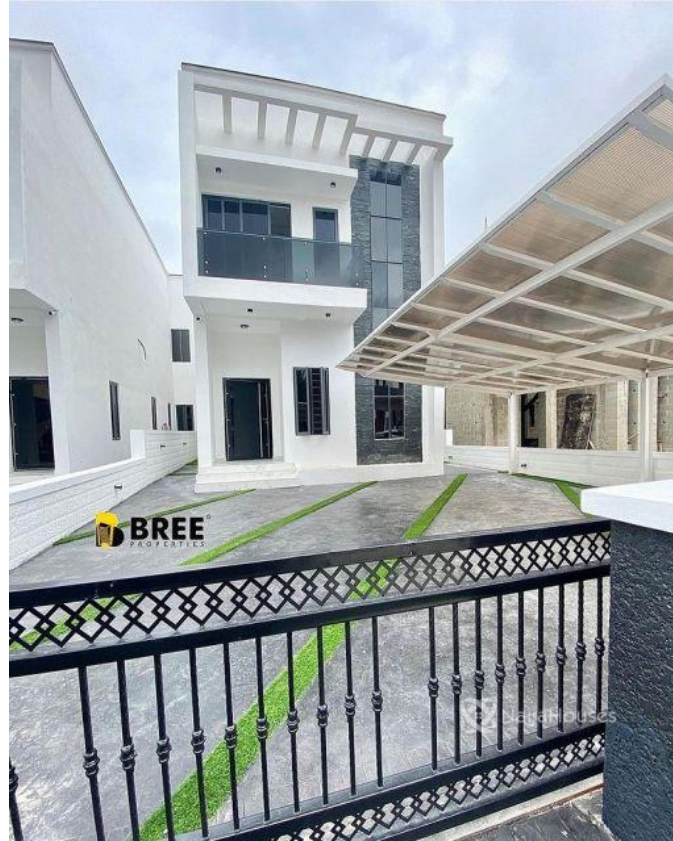

lekki county homes, Lekki, Lekki, Lagos

lekki county homes, Lekki, Lekki, Lagos

NGN 170,000,000.00

Bree Properties

Nigeria

Mobile: 08034775667

Office:

Fax:

Breepropertiesng@yahoo.com