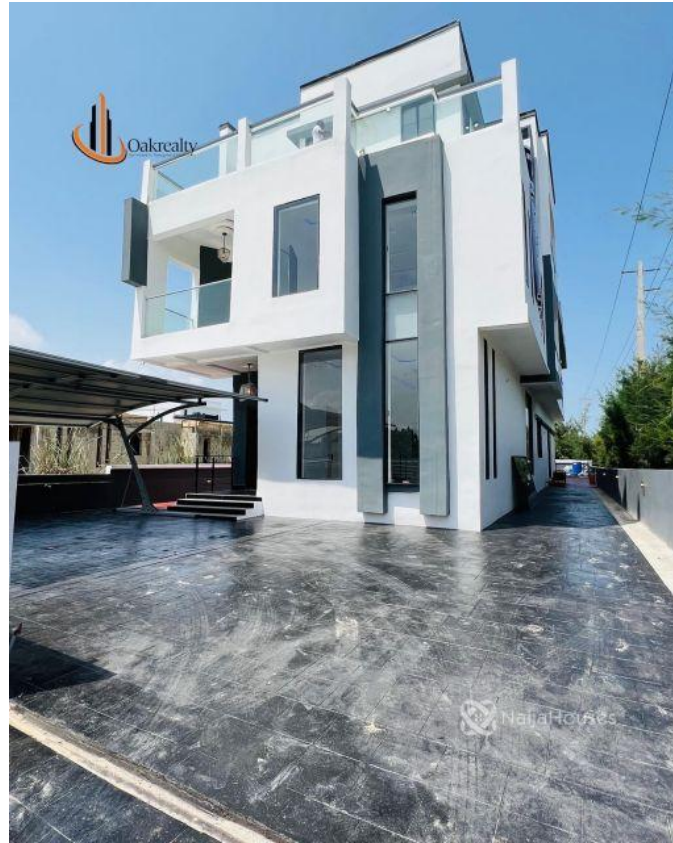

Lekki County Homes, Ikota, Lekki, Lekki, Lagos

Lekki County Homes, Ikota, Lekki, Lekki, Lagos

NGN 270,000,000.00

Sunday Ibok

Mobile: 07067251489
Office:
Fax:
ubong.ibok@gmail.com