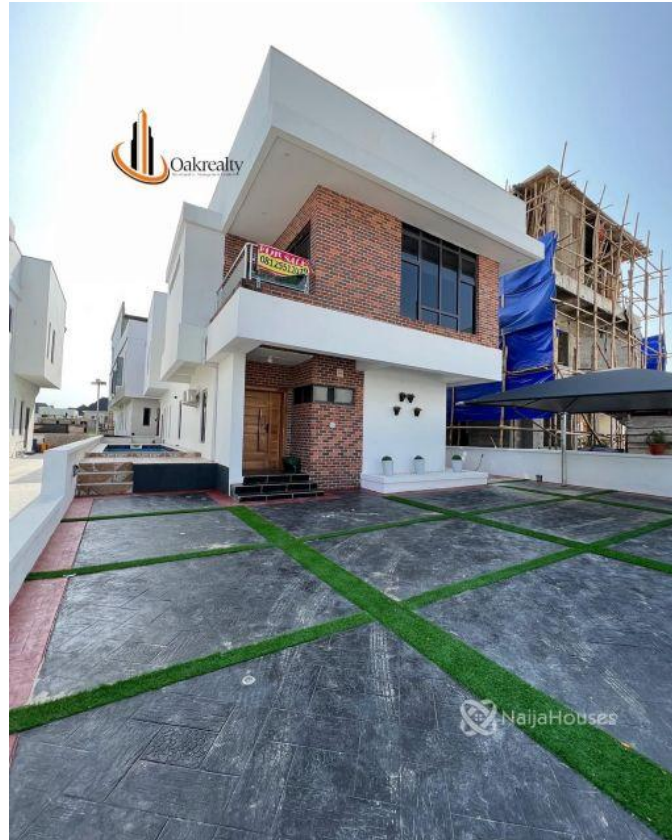

Lekki County Homes, Ikota , Lekki, Lagos

Lekki County Homes, Ikota , Lekki, Lagos

NGN 185,000,000.00

Sunday Ibok

Mobile: 07067251489
Office:
Fax:
ubong.ibok@gmail.com