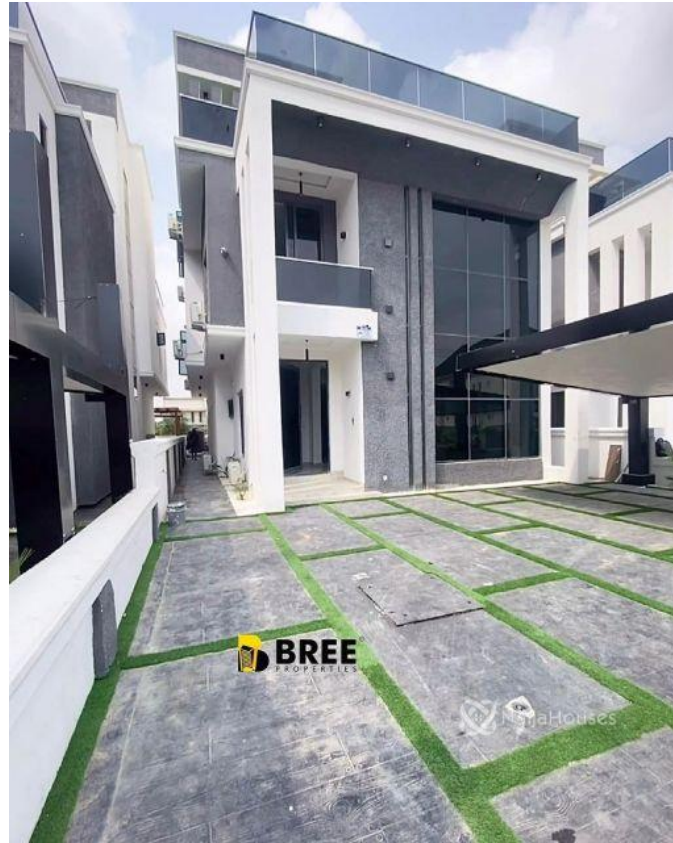

## lekki county home lekki, Lekki, Lekki, Lagos

## Property Details

Category **For Sale**

Status **Active**

Price/Sq Ft ₦

On  
naijahouses.com  
**994 days**

Type **Duplex**

Built

For sale!! Luxurious 5 bedroom detached duplex with swimming pool , open terraces, large compound space  
Location : Lekky county homes Lekki Price :200m Features : Contemporary art Solid finishings Massive living  
room All rooms en-suite 4/5 Car park space Water treatment Fitted kitchen Family lounge Water heaters Walk  
in closet Solid sanitary wares Shower cubicle Jacuzzi CCTV cameras Pop ceilings Swimming pool Greenery

## Property Photos