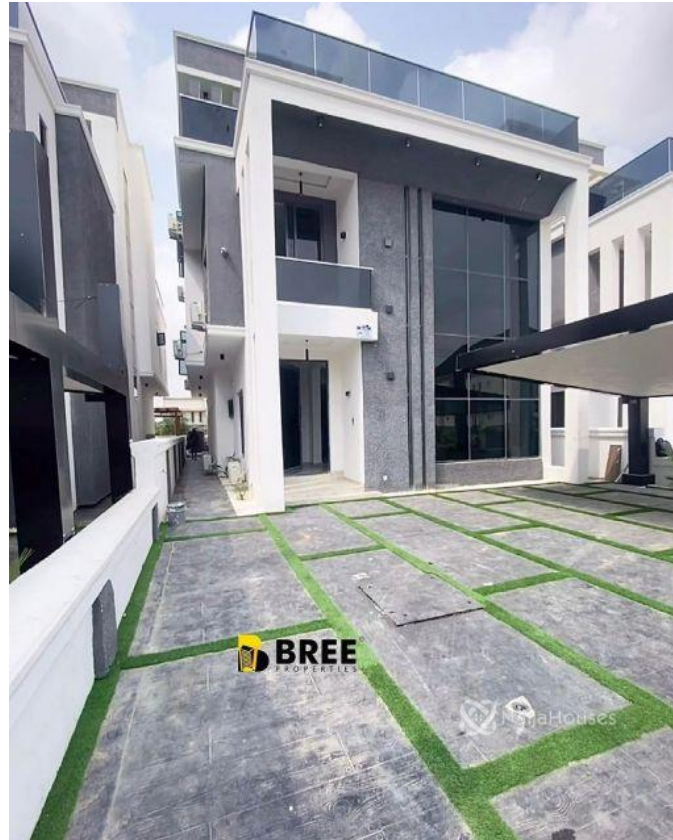

## lekki county home lekki, Lekki, Lekki, Lagos

## Property Details

Category **For Sale**

Status **Active**

Price/Sq Ft ₦

On  
naijahouses.com  
**931 days**

Type **Duplex**

Built

For sale!! Luxurious 5 bedroom detached duplex with swimming pool , open terraces, large compound space  
Location : Lekky county homes Lekki Price :200m Features : Contemporary art Solid finishings Massive living room All rooms en-suite 4/5 Car park space Water treatment Fitted kitchen Family lounge Water heaters Walk in closet Solid sanitary wares Shower cubicle Jacuzzi CCTV cameras Pop ceilings Swimming pool Greenery

## Property Photos