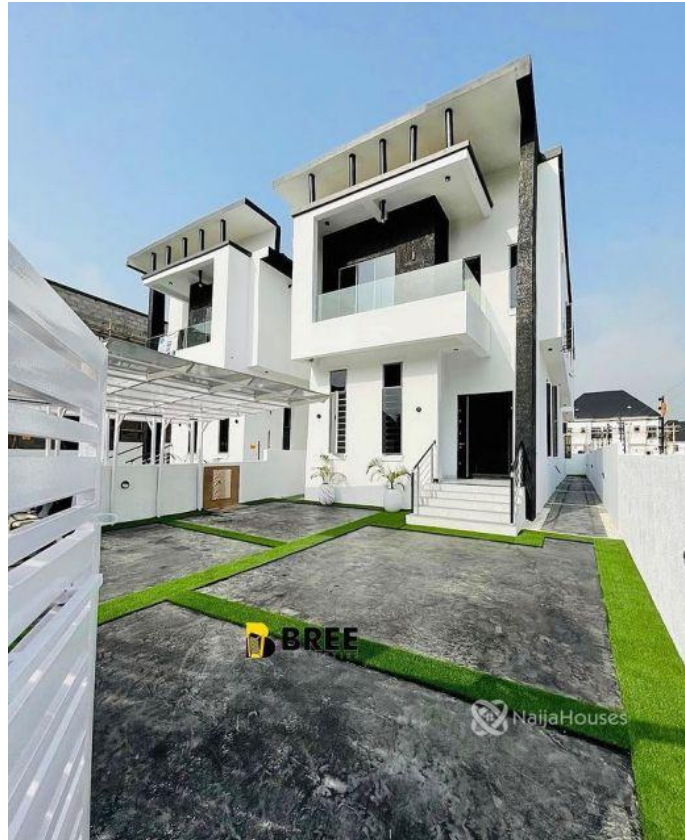

lekki county home, Lekki, Lekki, Lagos

lekki county home, Lekki, Lekki, Lagos

NGN 135,000,000.00

Bree Properties

Nigeria

Mobile: 08034775667

Office:

Fax:

Breepropertiesng@yahoo.com