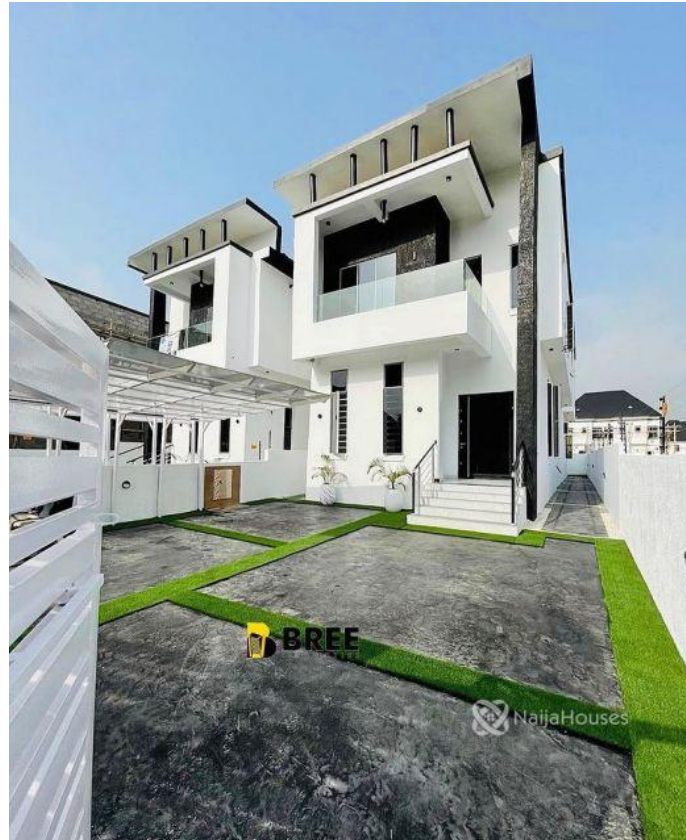

lekki county home, Lekki, Lekki, Lagos

lekki county home, Lekki, Lekki, Lagos

NGN 135,000,000.00

Bree Properties

Nigeria

Mobile: 08034775667

Office:

Fax:

Breepropertiesng@yahoo.com