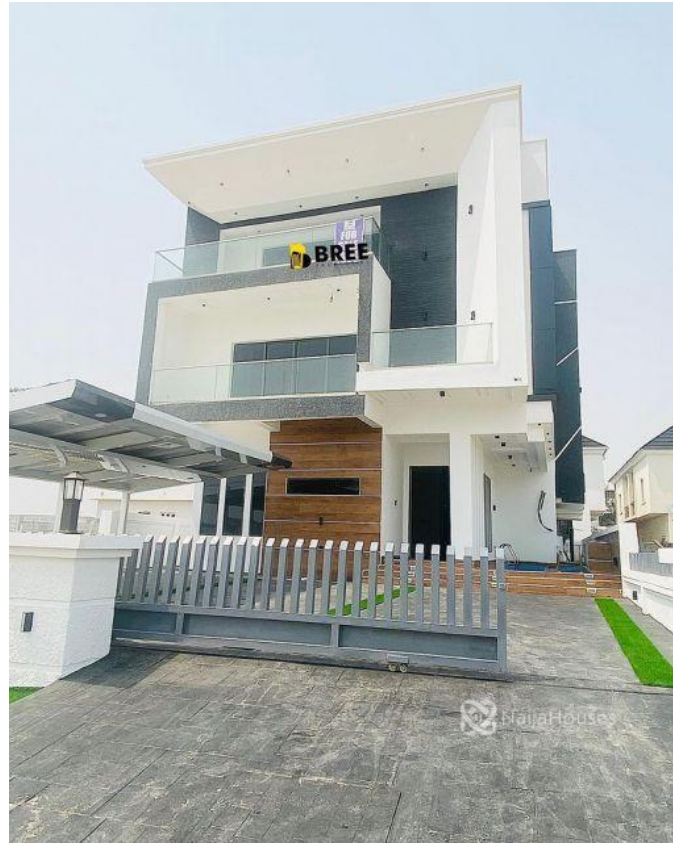

lekki county home , Lekki, Lekki, Lagos

lekki county home , Lekki, Lekki, Lagos

NGN 270,000,000.00

Bree Properties

Nigeria

Mobile: 08034775667

Office:

Fax:

Breepropertiesng@yahoo.com

Property Details

Category **For Sale**

Status **Active**

Price/Sq Ft ₦

On
naijahouses.com
983 days

Type **Duplex**

Built

For sale 5 bedroom detached house with cinema, swimming pool, large compound, waterfront view and rooftop terrace Lekky County homes Lekki Price :270m

Property Summary

Features

No Records Found

Property ID:	P5744665044
Category:	For Sale
Market Status:	Active
Listed Price:	270000000
Year Built:	
Property Size:	Sq m
Building Size:	Sq m
Lot Size:	100Sq m
Price per Sq. Meter:	
Bedroom:	5
Bathroom:	
Toilets:	
Parking:	
Service Fee:	
Other Fee:	
Tax Per Annum:	
Insurance Per Annum:	
HOA Per Annum:	