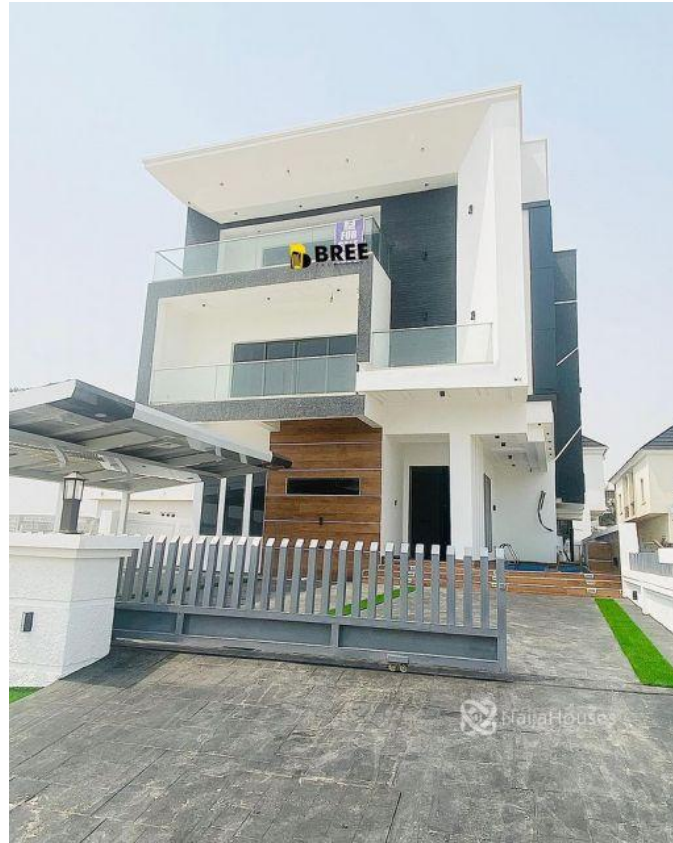

## lekki county home , Lekki, Lekki, Lagos

## lekki county home , Lekki, Lekki, Lagos

**NGN 270,000,000.00**

Bree Properties

Nigeria

Mobile: 08034775667

Office:

Fax:

[Breepropertiesng@yahoo.com](mailto:Breepropertiesng@yahoo.com)

## Property Details

Category **For Sale**

Status **Active**

Price/Sq Ft ₦

On  
naijahouses.com  
**993 days**

Type **Duplex**

Built

For sale 5 bedroom detached house with cinema, swimming pool, large compound, waterfront view and rooftop terrace Lekky County homes Lekki Price :270m

## Property Photos