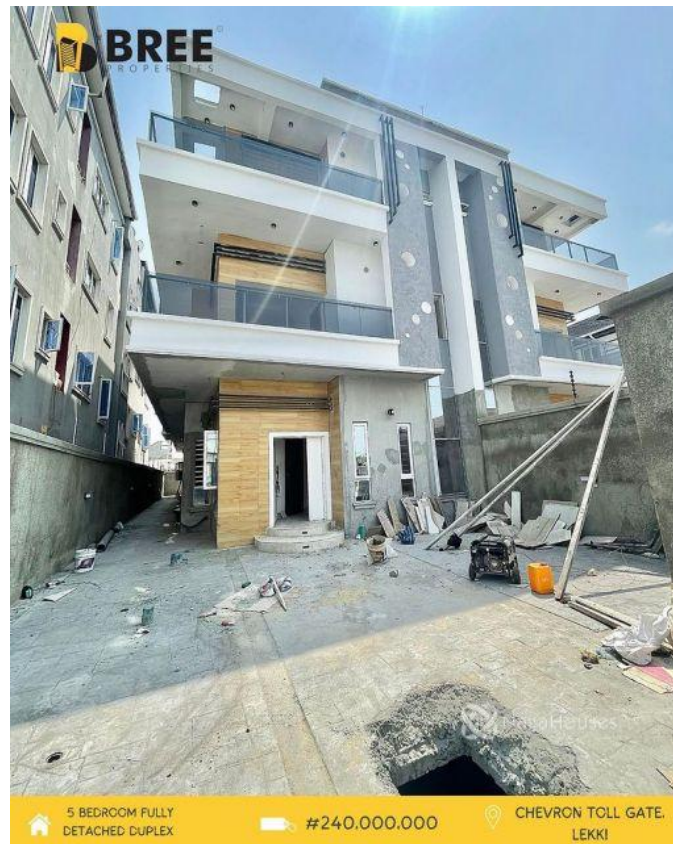

lekki, chevron tollgate, Lekki, Lekki, Lagos

lekki, chevron tollgate, Lekki, Lekki, Lagos

NGN 240,000,000.00

Bree Properties
Nigeria

Mobile: 08034775667
Office:
Fax:
Breepropertiesng@yahoo.com

Property Details

Category **For Sale**

Status **Active**

Price/Sq Ft ₦

On
naijahouses.com
942 days

Type **Duplex**

Built

New Listing !!!! Capacious 5 Bedroom Semi Detached Duplex sitting on two floors in its splendor with expansive sized rooms, cinema and sit out lounge. Location: Chevron toll gate, Lekki Price: 240m Features: Spacious rooms en-suite Sizable living room Ample parking space Fully fitted kitchen Sit out lounge Cinema Ample balconies Solid sanitary wares Shower cubicle A room bq Stamped concrete floor Secured estate

Property Summary

Features

No Records Found

Property ID:	P2483264931
Category:	For Sale
Market Status:	Active
Listed Price:	240000000
Year Built:	
Property Size:	Sq m
Building Size:	Sq m
Lot Size:	100Sq m
Price per Sq. Meter:	
Bedroom:	5
Bathroom:	
Toilets:	
Parking:	
Service Fee:	
Other Fee:	
Tax Per Annum:	
Insurance Per Annum:	
HOA Per Annum:	