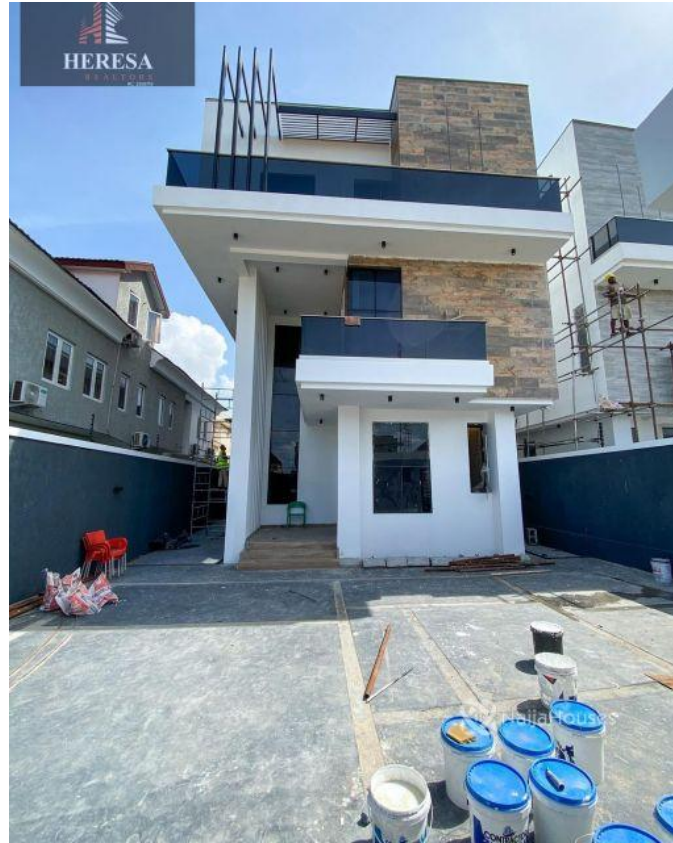

Lagos, Lekki Phase1, Lekki Phase 1, Lekki, Lagos

Lagos, Lekki Phase1, Lekki Phase 1, Lekki, Lagos

NGN 330,000,000.00

Oluchi Onuegbu

Nigeria

Mobile: 09091394938

Office:

Fax:

heresarealtors@gmail.com