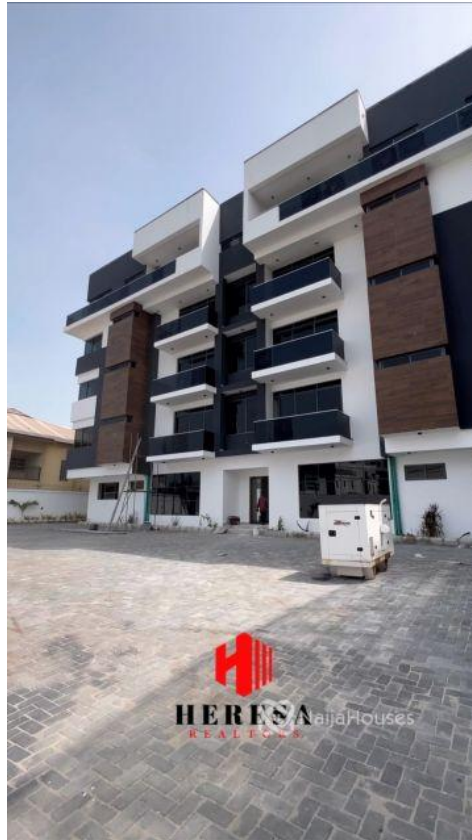

Lagos, Lekki Phase 1, Lekki, Lagos

Lagos, Lekki Phase 1, Lekki, Lagos

NGN 200,000,000.00

Oluchi Onuegbu
Nigeria

Mobile: 09091394938
Office:
Fax:
heresarealtors@gmail.com

Property Details

Category **For Sale**

Status **Active**

Price/Sq Ft ₦

On
naijahouses.com
562 days

Type **Flats / Apartments**

Built

Perfect for shortlet /rental investment 3 bedroom apartment with elevator, shower, water heater, musical speakers, fitted kitchen,24/7 electricity, and security Price: N200m Location: Lekki Phase 1 , Lagos