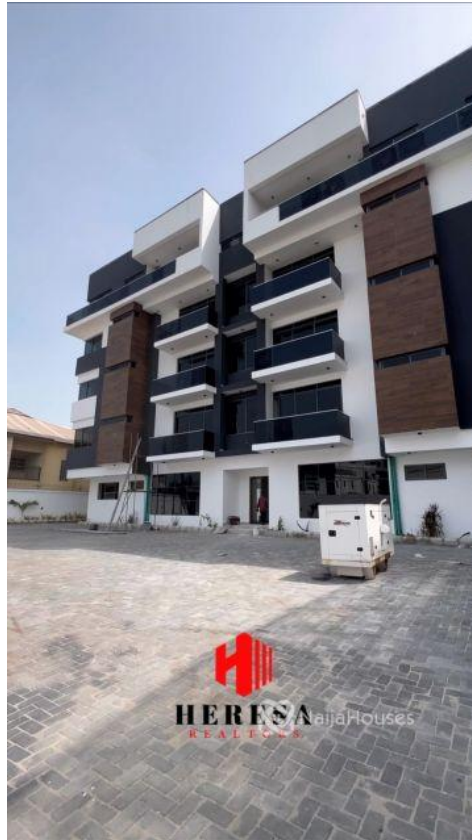

Lagos, Lekki Phase 1, Lekki, Lagos

Lagos, Lekki Phase 1, Lekki, Lagos

NGN 200,000,000.00

Oluchi Onuegbu

Nigeria

Mobile: 09091394938

Office:

Fax:

Perfect for shortlet /rental investment 3 bedroom apartment with elevator, shower, water heater, musical speakers, fitted kitchen,24/7 electricity, and security Price: N200m Location: Lekki Phase 1 , Lagos