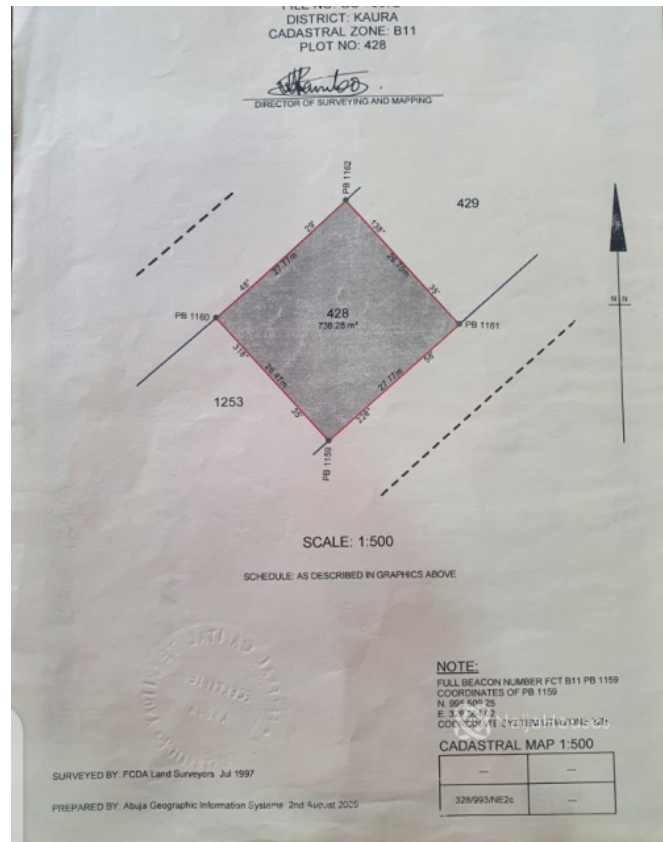

Kaura, Abuja, Abuja FCT

Kaura, Abuja, Abuja FCT

NGN 70,000,000.00

Ifedayo Ogunleye
Nigeria

Mobile: 07056144444
Office:
Fax:
ifedayo.ogunleye@themlsproperties.com