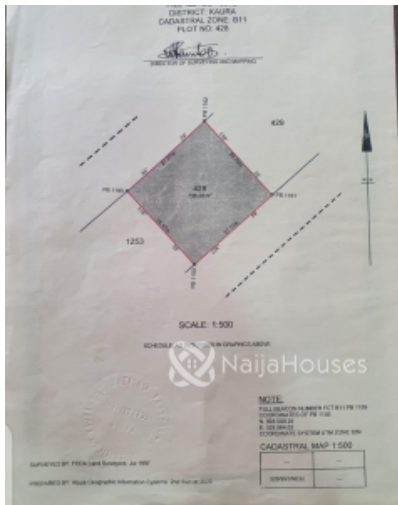

### Features

No Records Found

Property ID:	P6571128436
Category:	For Sale
Market Status:	Active
Listed Price:	70000000
Year Built:	
Property Size:	Sq m
Building Size:	Sq m
Lot Size:	738Sq m
Price per Sq. Meter:	
Bedroom:	
Bathroom:	
Toilets:	
Parking:	
Service Fee:	
Other Fee:	
Tax Per Annum:	
Insurance Per Annum:	
HOA Per Annum:	