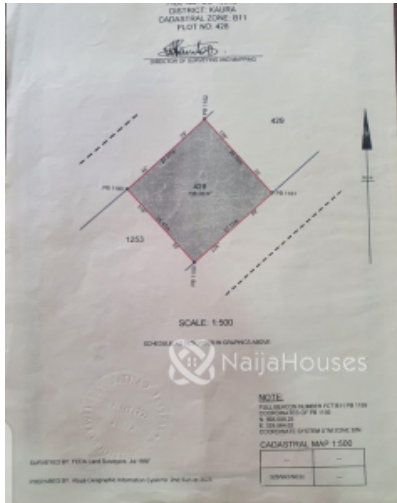

Property Summary

Features

No Records Found

Property ID:	P6571128436
Category:	For Sale
Market Status:	Active
Listed Price:	70000000
Year Built:	
Property Size:	Sq m
Building Size:	Sq m
Lot Size:	738Sq m
Price per Sq. Meter:	
Bedroom:	
Bathroom:	
Toilets:	
Parking:	
Service Fee:	
Other Fee:	
Tax Per Annum:	
Insurance Per Annum:	
HOA Per Annum: