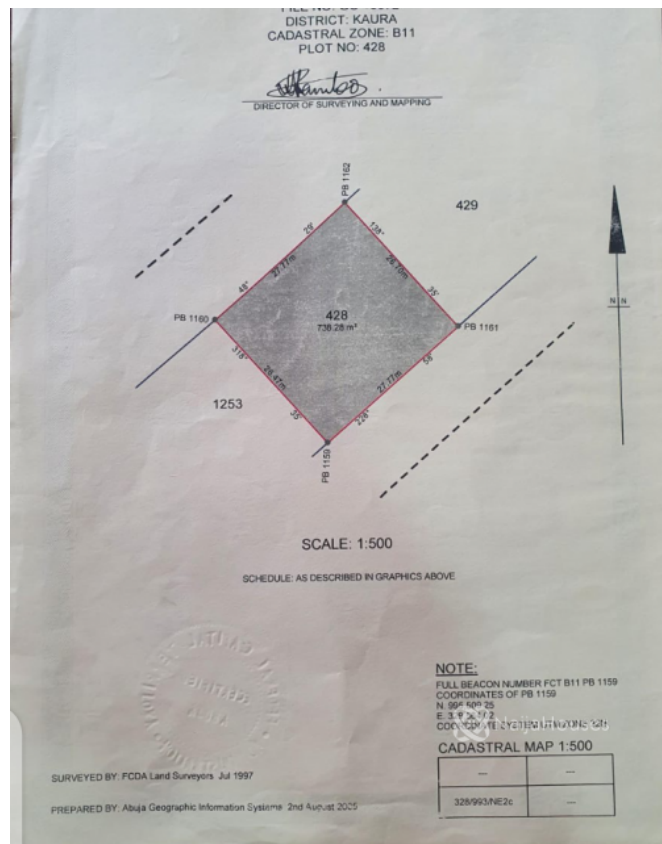

Kaura, Abuja, Abuja FCT

Kaura, Abuja, Abuja FCT

NGN 70,000,000.00

Ifedayo Ogunleye
Nigeria

Mobile: 07056144444
Office:
Fax:
ifedayo.ogunleye@themlsproperties.com