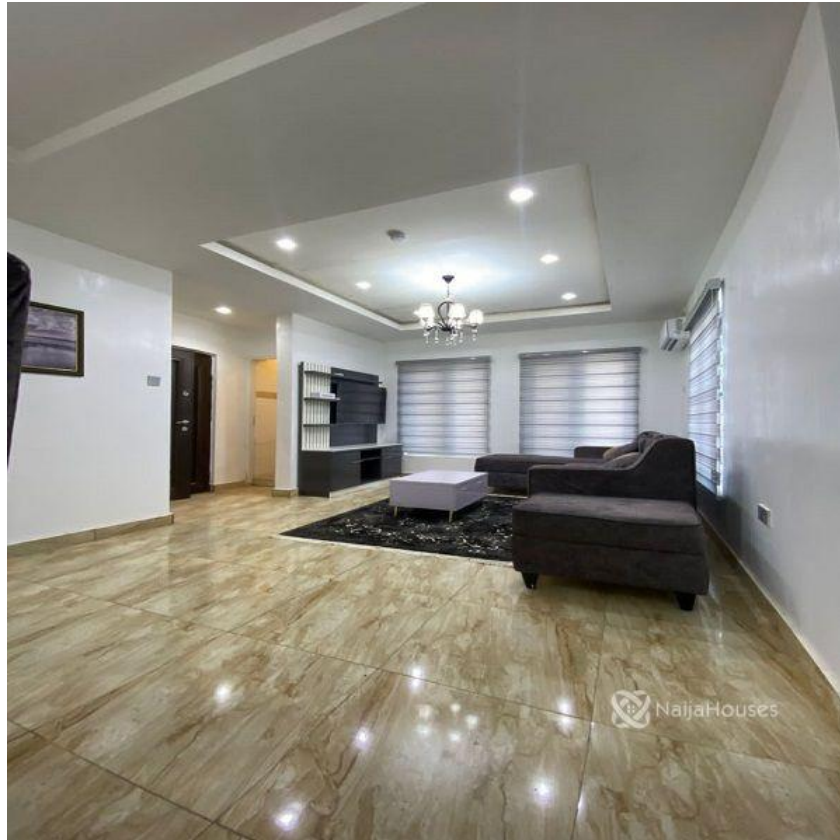

Katampe main district, Abuja, Abuja FCT

Katampe main district, Abuja, Abuja FCT

NGN 8,000,000.00

Japhet Raishiwe

Nigeria

Mobile: 07056144444

Office:

Fax:

japhet.raishiwe@themlsproperties.com