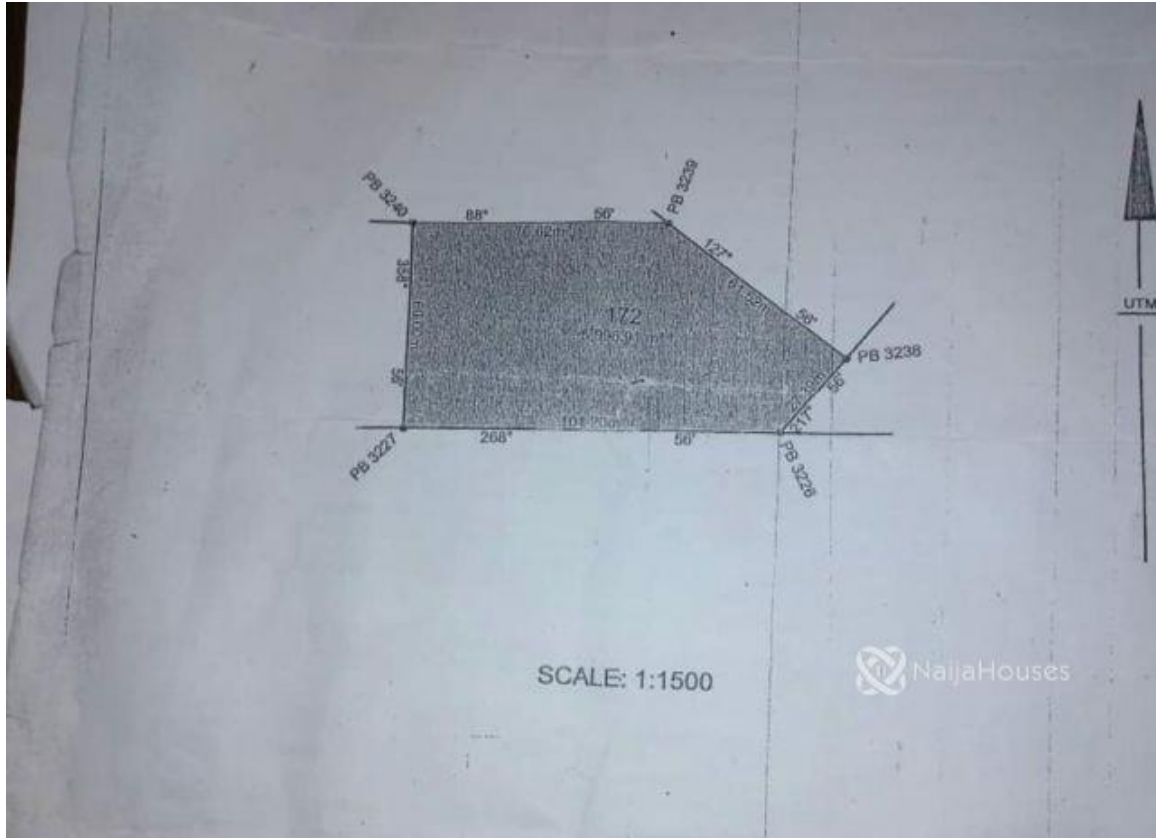

Karshi district, Karshi, Nassarawa

Karshi district, Karshi, Nassarawa

NGN 17,000,000.00

Dorcas Danladi
Nigeria

Mobile: 08082284852
Office:
Fax:
Dorcas.danladi@themlsproperties.com