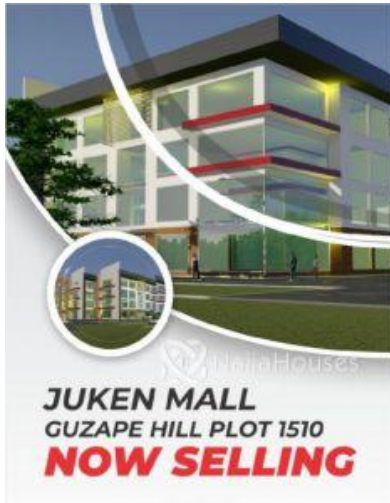

Property Summary

Features

No Records Found

Property ID:	P1691153566
Category:	For Sale
Market Status:	Active
Listed Price:	1000000
Year Built:	
Property Size:	Sq m
Building Size:	5000Sq m
Lot Size:	10000Sq m
Price per Sq. Meter:	
Bedroom:	0
Bathroom:	
Toilets:	
Parking:	
Service Fee:	
Other Fee:	
Tax Per Annum:	
Insurance Per Annum:	
HOA Per Annum: