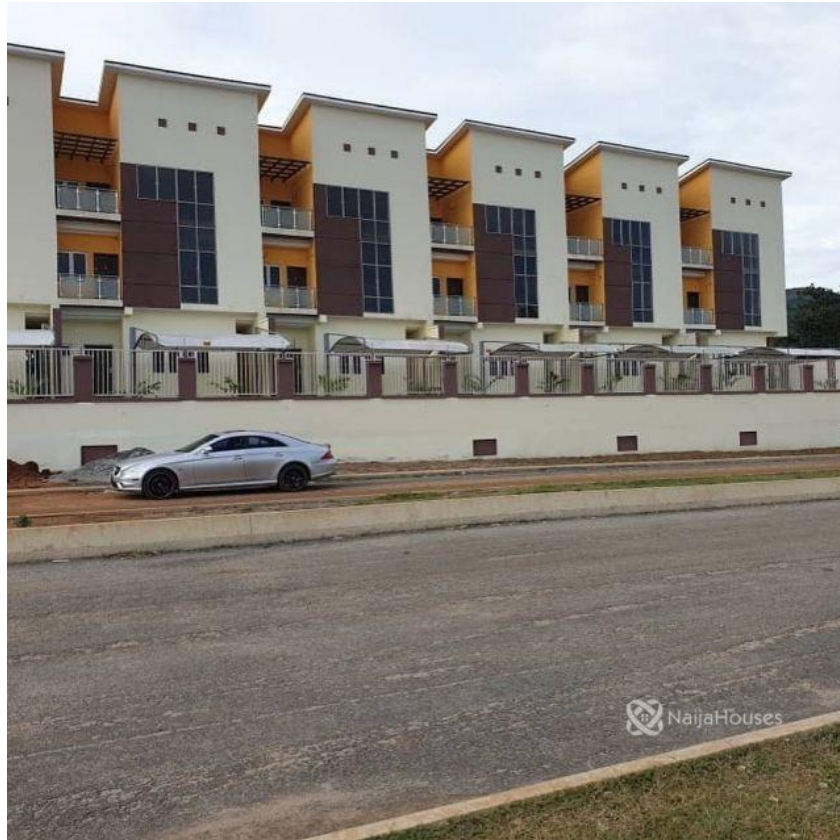

jahi, Jahi, Abuja, Abuja FCT

jahi, Jahi, Abuja, Abuja FCT

NGN 70,000,000.00

Peachville Daniel
Nigeria

Mobile: 08025381400
Office:
Fax:
Info@houseshop.ng