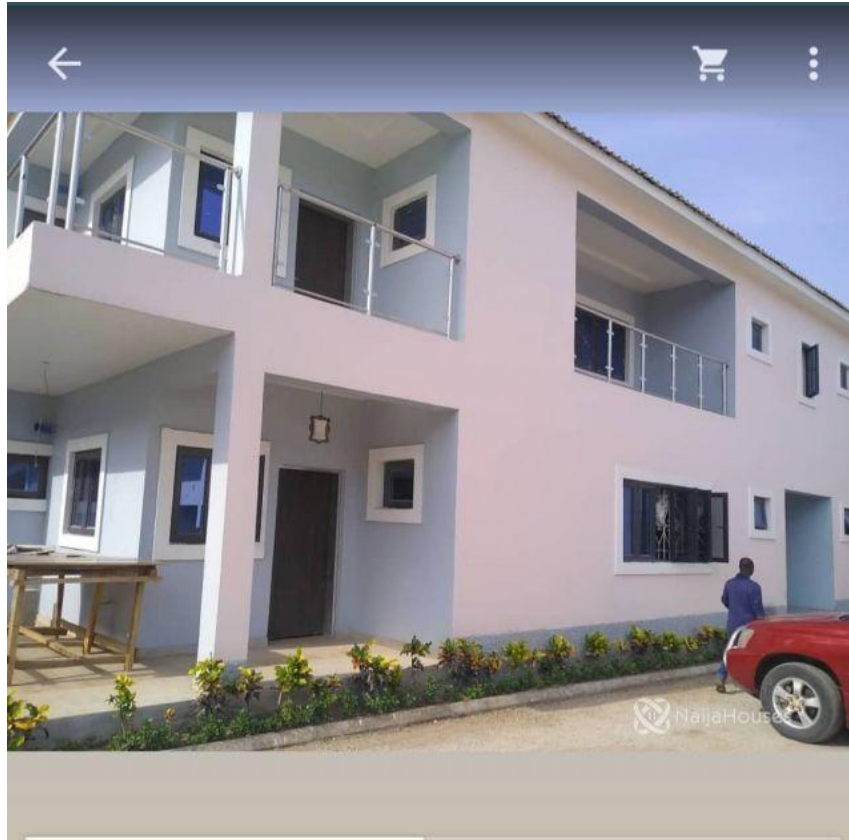

jabi airport junction, Jabi, Abuja, Abuja FCT

jabi airport junction, Jabi, Abuja, Abuja FCT

NGN 40,000,000.00

Precious James

Nigeria

Mobile: 09026473082

Office:

Fax:

3 units of 3 bedroom flat with all rooms ensuite Facilities Ample parking space Solar street light Estate standby transformer Water treatment plant Tarred road Good waste and drainage system

Property Summary

Features

No Records Found

Property ID:	P6422576341
Category:	For Sale
Market Status:	Active
Listed Price:	40000000
Year Built:	
Property Size:	Sq m
Building Size:	Sq m
Lot Size:	Sq m
Price per Sq. Meter:	
Bedroom:	3
Bathroom:	3
Toilets:	4
Parking:	
Service Fee:	
Other Fee:	
Tax Per Annum:	
Insurance Per Annum:	
HOA Per Annum:	