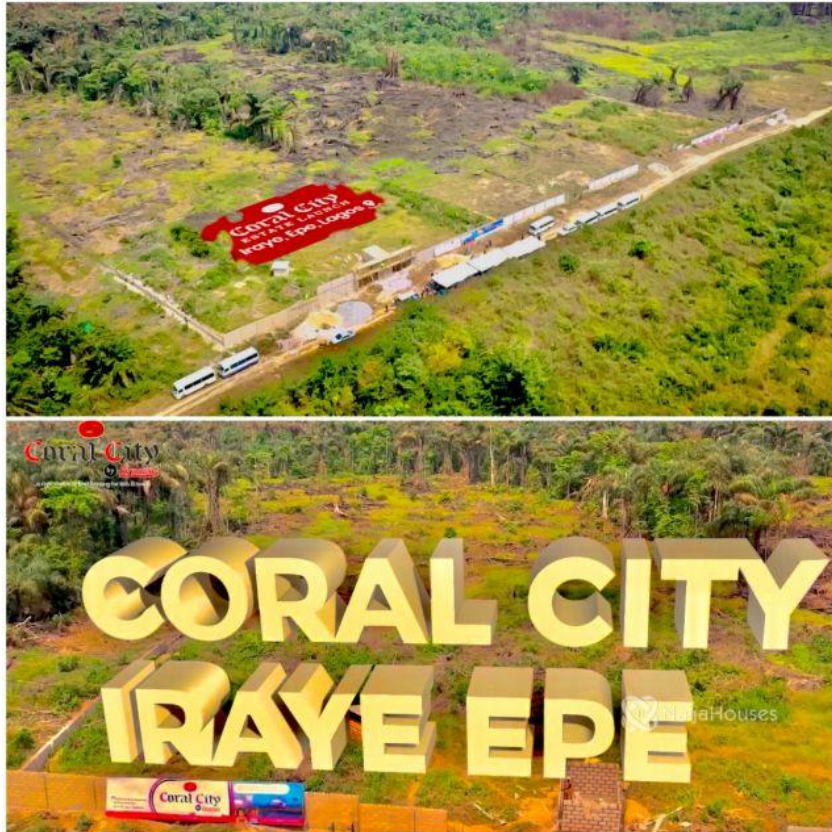

Iraye , Epe, Lagos

Iraye , Epe, Lagos

NGN 2,500,000.00

Rehoboth Realty
Lekki Phase 1, Lekki, Lagos
Nigeria

Mobile: 07042477403
Office: 07042477403
Fax:
rehobothrealtygg@gmail.com