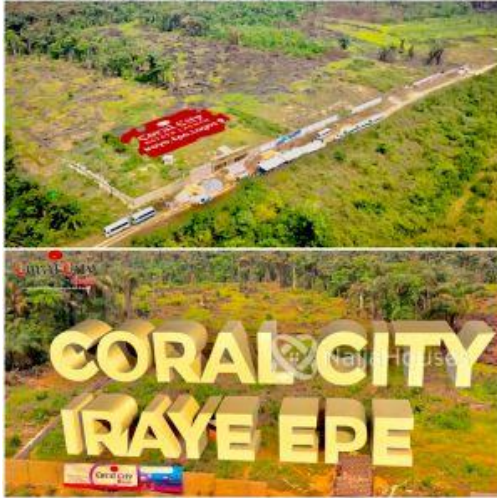

Property Summary

Features

Security Post	Serviced	Access Gate
Fence		

Property ID:	P6367687456
Category:	For Sale
Market Status:	Active
Listed Price:	2500000
Year Built:	
Property Size:	500Sq m
Building Size:	Sq m
Lot Size:	Sq m
Price per Sq. Meter:	5000
Bedroom:	0
Bathroom:	
Toilets:	
Parking:	
Service Fee:	
Other Fee:	
Tax Per Annum:	
Insurance Per Annum:	
HOA Per Annum: